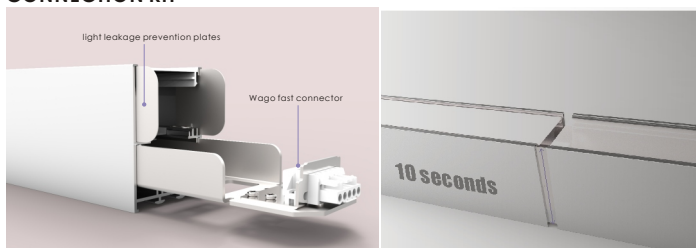

CONNECTION KIT