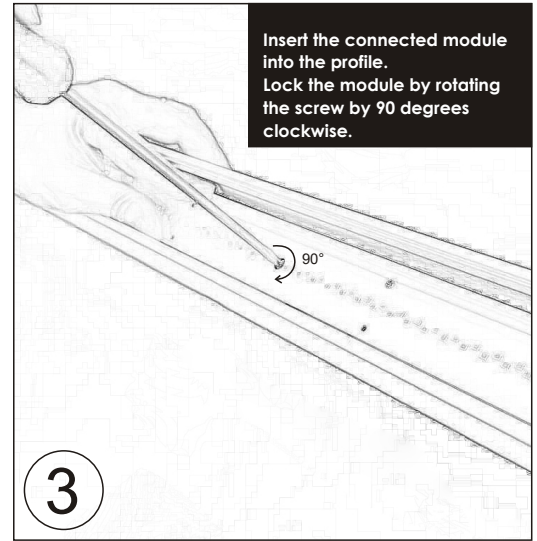

Assembly instruction