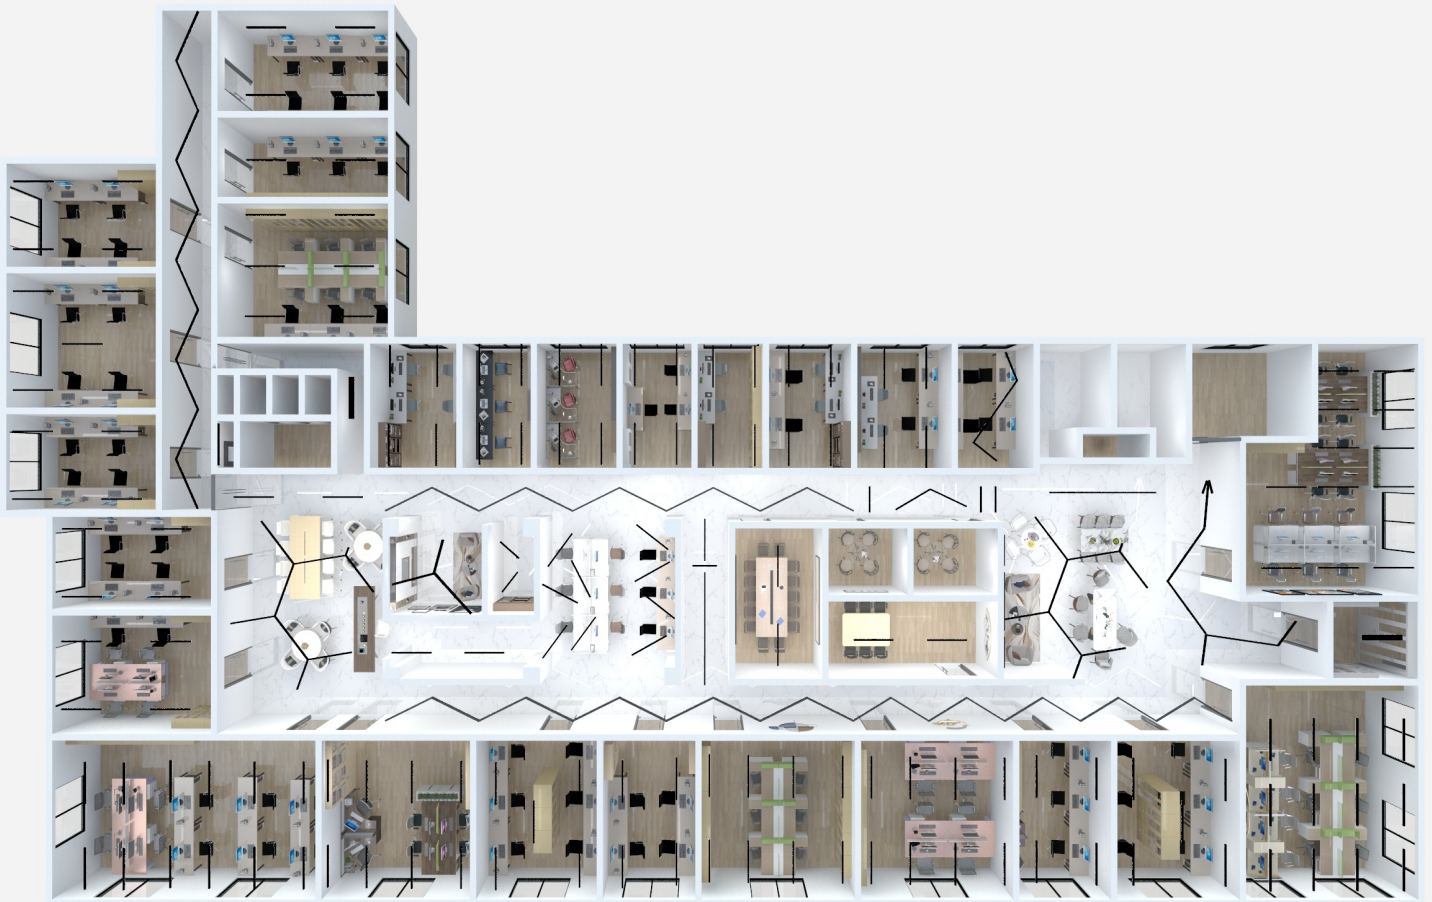

i40 & i60

LED Linear System