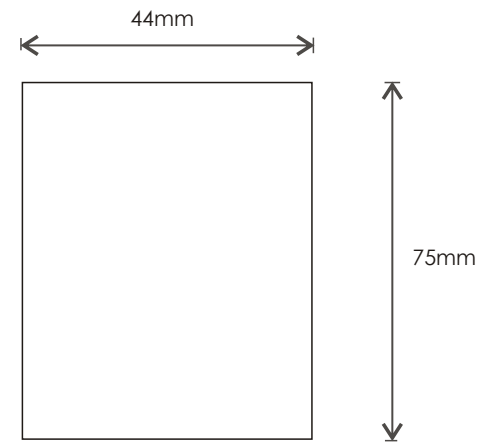

# i40 Part list

\*Suspension, surface mounting, and trimless recessed are available

Part No.	Description	Material	Color	Width*Height	Length
LM-I40P-25-WH	Profile	Aluminum	White	44*75MM	2500mm
LM-I40P-25-BK	Profile	Aluminum	Black	44*75MM	2500mm
LM-I40P-25-SL	Profile	Aluminum	Silver	44*75MM	2500mm