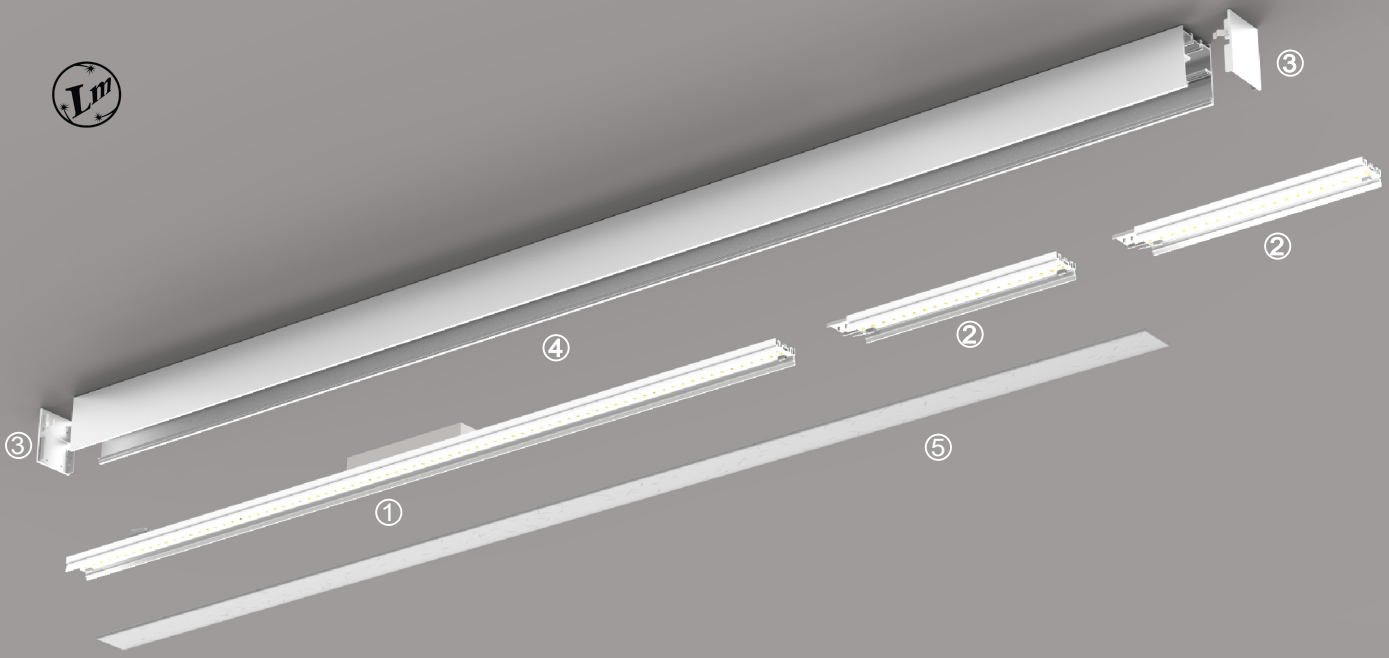

## i40 & i60

LED Smart Profile

Thanks to the modular design,  
and tool-free assembly design,  
makes you able to do DIY a linear light within 1 minute possible.

- ① Main LED module (LED insert) with OSRAM LED, OSRAM driver
- ② Extending LED module (LED insert) with OSRAM LED, No driver needed
- ③ End Cap (Tool free)
- ④ Profile (available from 2.5m to 6m)
- ⑤ Diffuser (available from 2.5m to 6m)