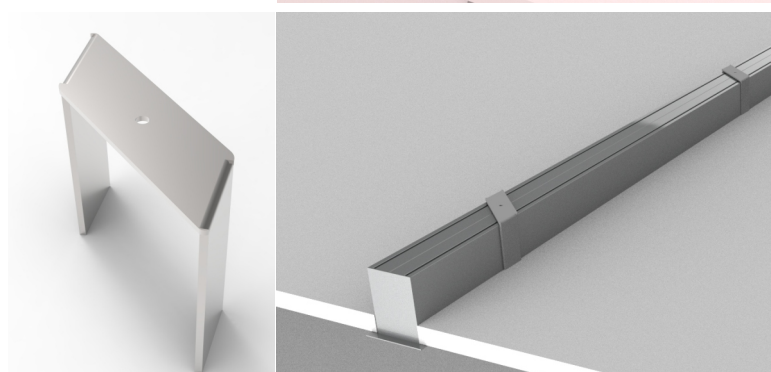

Trim recessed kit

**Part No.: LM-I40RTK
Part No.: LM-I60RTK**