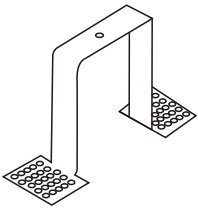

Part list

Part No.	Description	Material
LM-I40RK	Trimless recessed kit	stainless
LM-I60RK	Trimless recessed kit	stainless