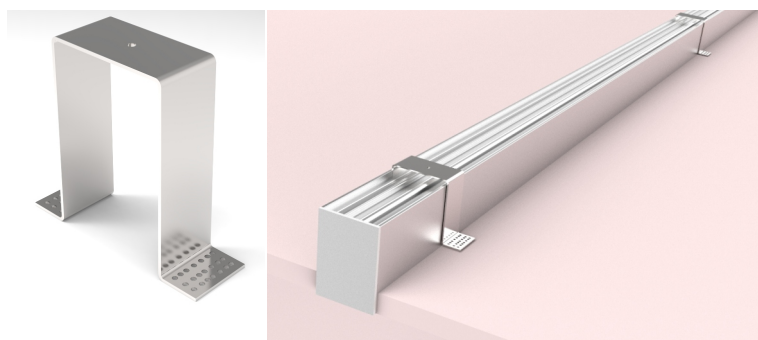

i40 & i60

LED Linear System

Mounting accessories

**Part No.: LM-I40SW
Part No.: LM-I60SW**

**Part No.: LM-I40RSC
Part No.: LM-I60RSC**

**Part No.: LM-I40SM
Part No.: LM-I60SM**

Trimless recessed kit

**Part No.: LM-I40RK
Part No.: LM-I60RK**