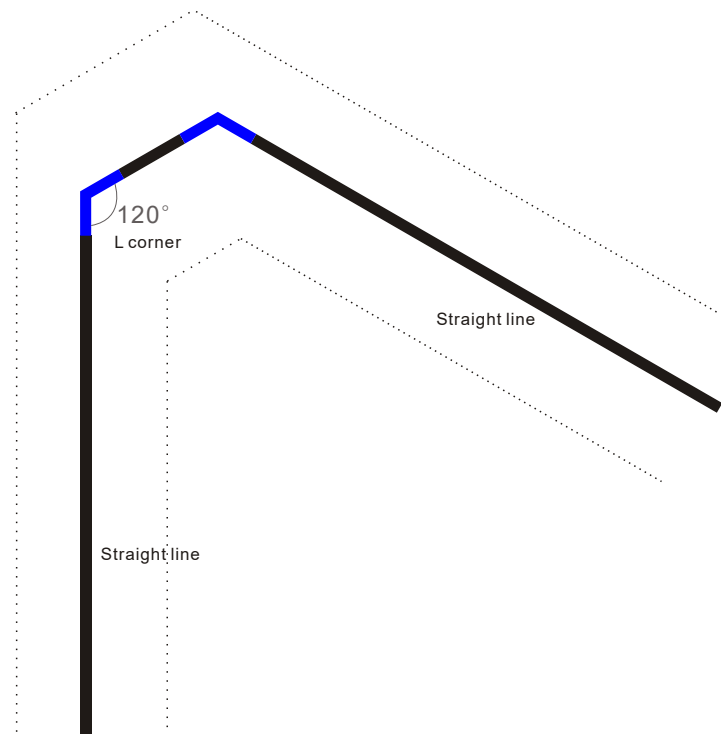

i40 & i60

LED Linear System

Lighting Design Reference