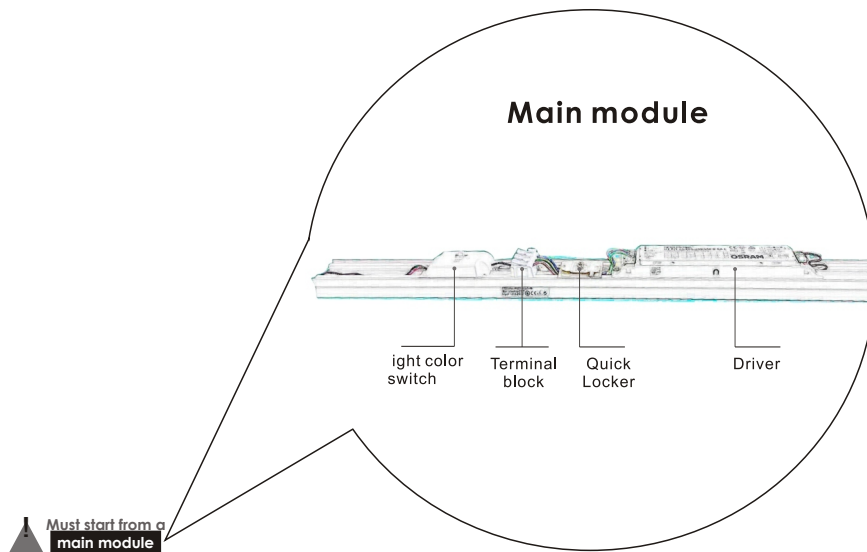

Assembly instruction