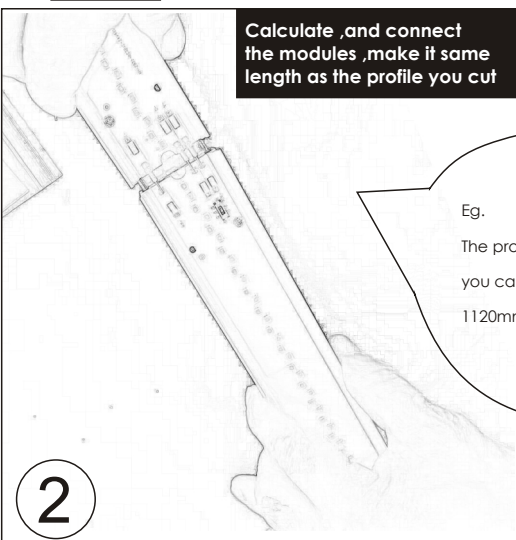

Assembly instruction