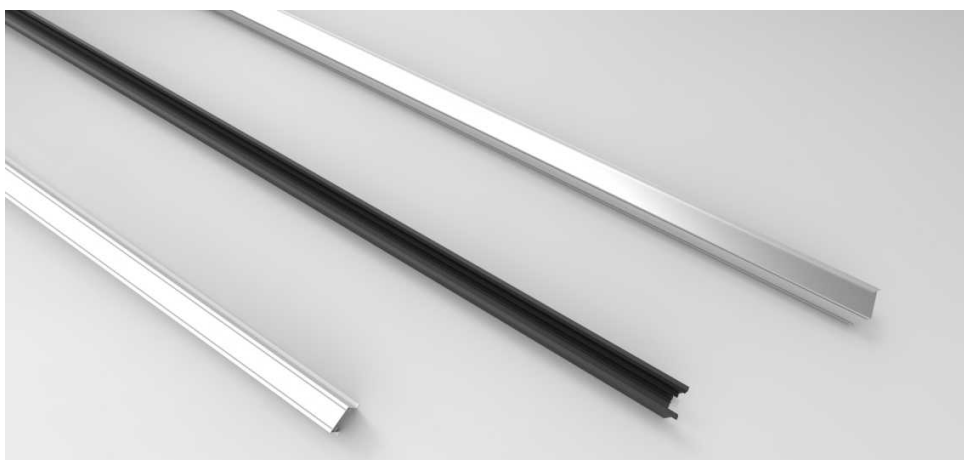

# i40 Part list

\*Suspension, surface mounting, and trimless recessed are available

Part No.	Description	Material	Color	Width*Height	Length
LM-I40P-25-WH	Profile	Aluminum	White	44*75MM	2500mm
LM-I40P-25-BK	Profile	Aluminum	Black	44*75MM	2500mm
LM-I40P-25-SL	Profile	Aluminum	Silver	44*75MM	2500mm