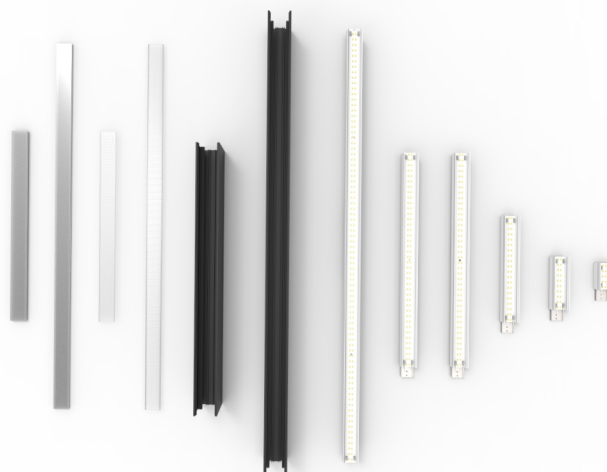

## i40 & i60

LED Smart Profile

Thanks to the modular design,  
and tool-free assembly design,  
makes you able to do DIY a linear light within 1 minute possible.

- ① Main LED module (LED insert) with OSRAM LED, OSRAM driver
- ② Extending LED module (LED insert) with OSRAM LED, No driver needed
- ③ End Cap (Tool free)
- ④ Profile (available from 2.5m to 6m)
- ⑤ Diffuser (available from 2.5m to 6m)