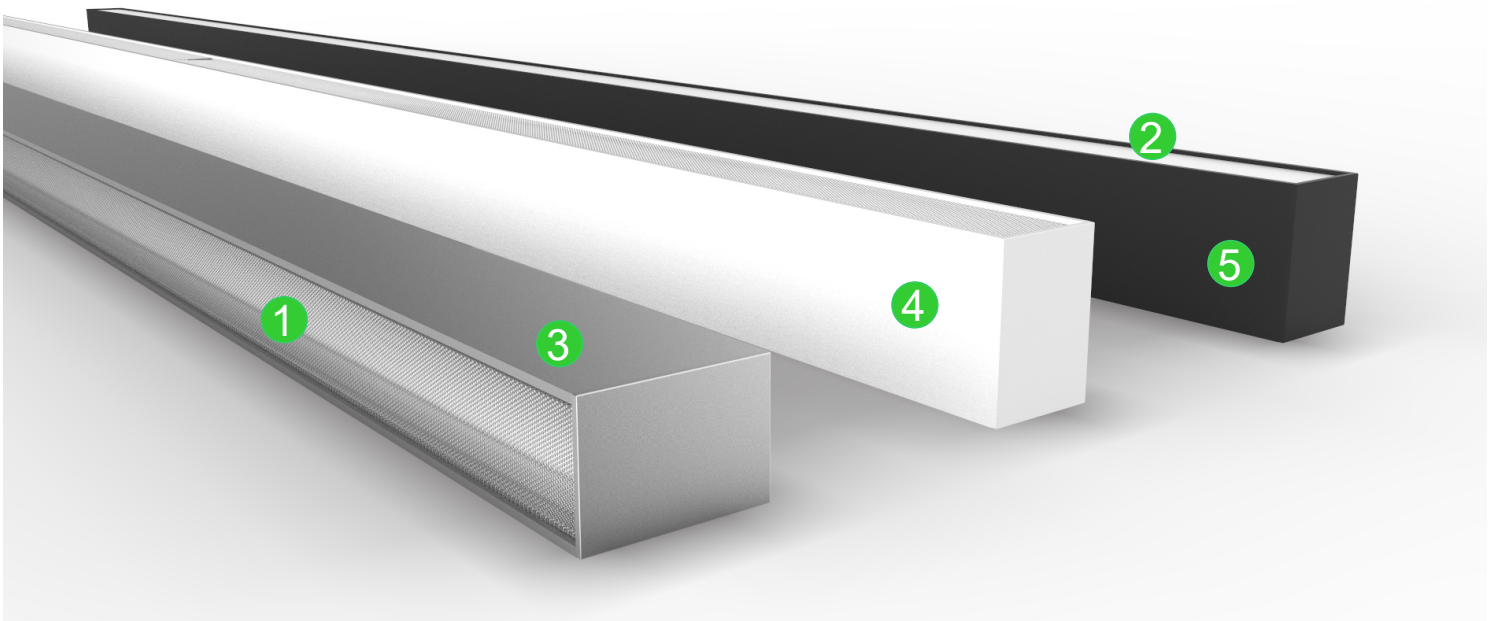

More Options

Diffuser

Micro prismatic diffuser **1**

Opal diffuser **2**

Housing color

Silver housing **3**

White housing **4**

Black housing **5**

Control type

Osram DALI dimmable

Osram non dimmable

Single light version

Linkable version

i40 & i60

LED Linear System

Specification of different length and Power

Length (mm)	@350mA		@300mA		@250mA		@200mA	
	Power(w)	Lumen	Power(w)	Lumen	Power(w)	Lumen	Power(w)	Lumen
560	18.0	2070	15.4	1821	12.9	1543	10.3	1255
630	20.3	2329	17.4	2048	14.5	1736	11.6	1412
700	22.5	2588	19.3	2276	16.1	1929	12.9	1569
770	24.8	2846	21.2	2503	17.7	2121	14.1	1725
840	27.0	3105	23.1	2731	19.3	2314	15.4	1882
910	29.3	3364	25.1	2958	20.9	2507	16.7	2039
980	31.5	3623	27.0	3186	22.5	2700	18.0	2196
1050	33.8	3881	28.9	3414	24.1	2893	19.3	2353
1120	36.0	4140	30.9	3641	25.7	3086	20.6	2510
1190	38.3	4399	32.8	3869	27.3	3279	21.9	2667
1260	40.5	4658	34.7	4096	28.9	3471	23.1	2823
1330	42.8	4916	36.6	4324	30.5	3664	24.4	2980
1400	45.0	5175	38.6	4551	32.1	3857	25.7	3137
1470	47.3	5434	40.5	4779	33.8	4050	27.0	3294
1540	49.5	5693	42.4	5007	35.4	4243	28.3	3451
1610	51.8	5951	44.4	5234	37.0	4436	29.6	3608
1680	54.0	6210	46.3	5462	38.6	4629	30.9	3765
1750	56.3	6469	48.2	5689	40.2	4821	32.1	3921
1820	58.5	6728	50.1	5917	41.8	5014	33.4	4078
1890	60.8	6986	52.1	6144	43.4	5207	34.7	4235
1960	63.0	7245	54.0	6372	45.0	5400	36.0	4392
2030	65.3	7504	55.9	6600	46.6	5593	37.3	4549
2100	67.5	7763	57.9	6827	48.2	5786	38.6	4706
2170	69.8	8021	59.8	7055	49.8	5979	39.9	4863
2240	72.0	8280	61.7	7282	51.4	6171	41.1	5019
2310	N/A	N/A	N/A	N/A	53.0	6364	42.4	5176
2380	N/A	N/A	N/A	N/A	54.7	6561	43.7	5337
2450	N/A	N/A	N/A	N/A	57.0	6844	45.6	5569

*Lumen is based on completed linear light.
(modules are in the profile, and covered by diffuser)

*There might be 10% tolerance of Power and Lumen
due to the Vf value of Osram LEDs changing while the current changing.

* All data are based Osram driver ,and Osram LEDs (CRI>80)