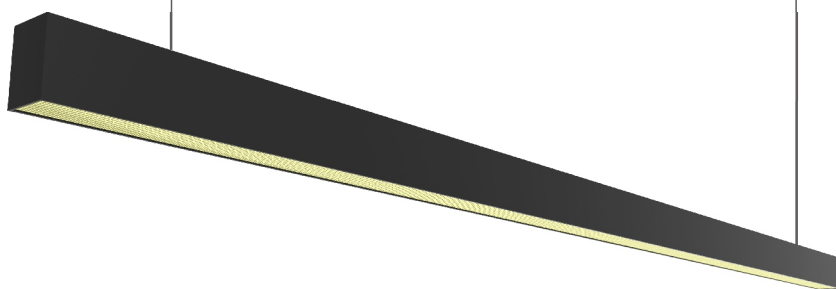

i 40 & i 60
LED Linear System

Never found any others
could be
more powerful than it !