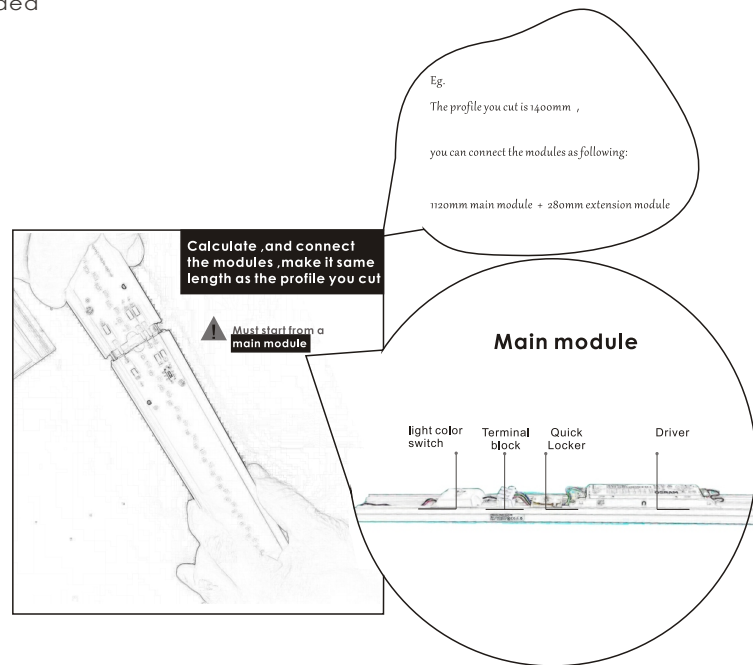

## i40 & i60

LED Smart Profile

Thanks to the modular design,  
and tool-free assembly design,  
makes you able to do DIY a linear light within 1 minute possible.

- ① Main LED module (LED insert) with OSRAM LED, OSRAM driver
- ② Extending LED module (LED insert) with OSRAM LED, No driver needed
- ③ End Cap (Tool free)
- ④ Profile (available from 2.5m to 6m)
- ⑤ Diffuser (available from 2.5m to 6m)

## i40 & i60 smart profile

Makes you DIY a linear so easily !

**DIY** within one minute

**From 560mm to any length**

Allows you to meet the customized length needs !

No wiring needed

No PCB or driver assembly needed