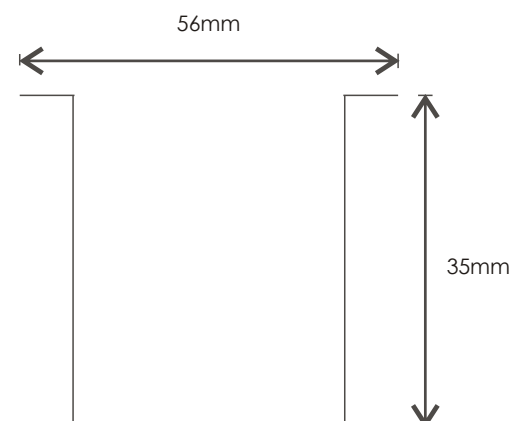

# i40 Part list

\*Suspension, surface mounting, and trimless recessed are available

Part No.	Description	Material	Color	Width*Height	Length
LM-I40P-25-WH	Profile	Aluminum	White	44*75MM	2500mm
LM-I40P-25-BK	Profile	Aluminum	Black	44*75MM	2500mm
LM-I40P-25-SL	Profile	Aluminum	Silver	44*75MM	2500mm