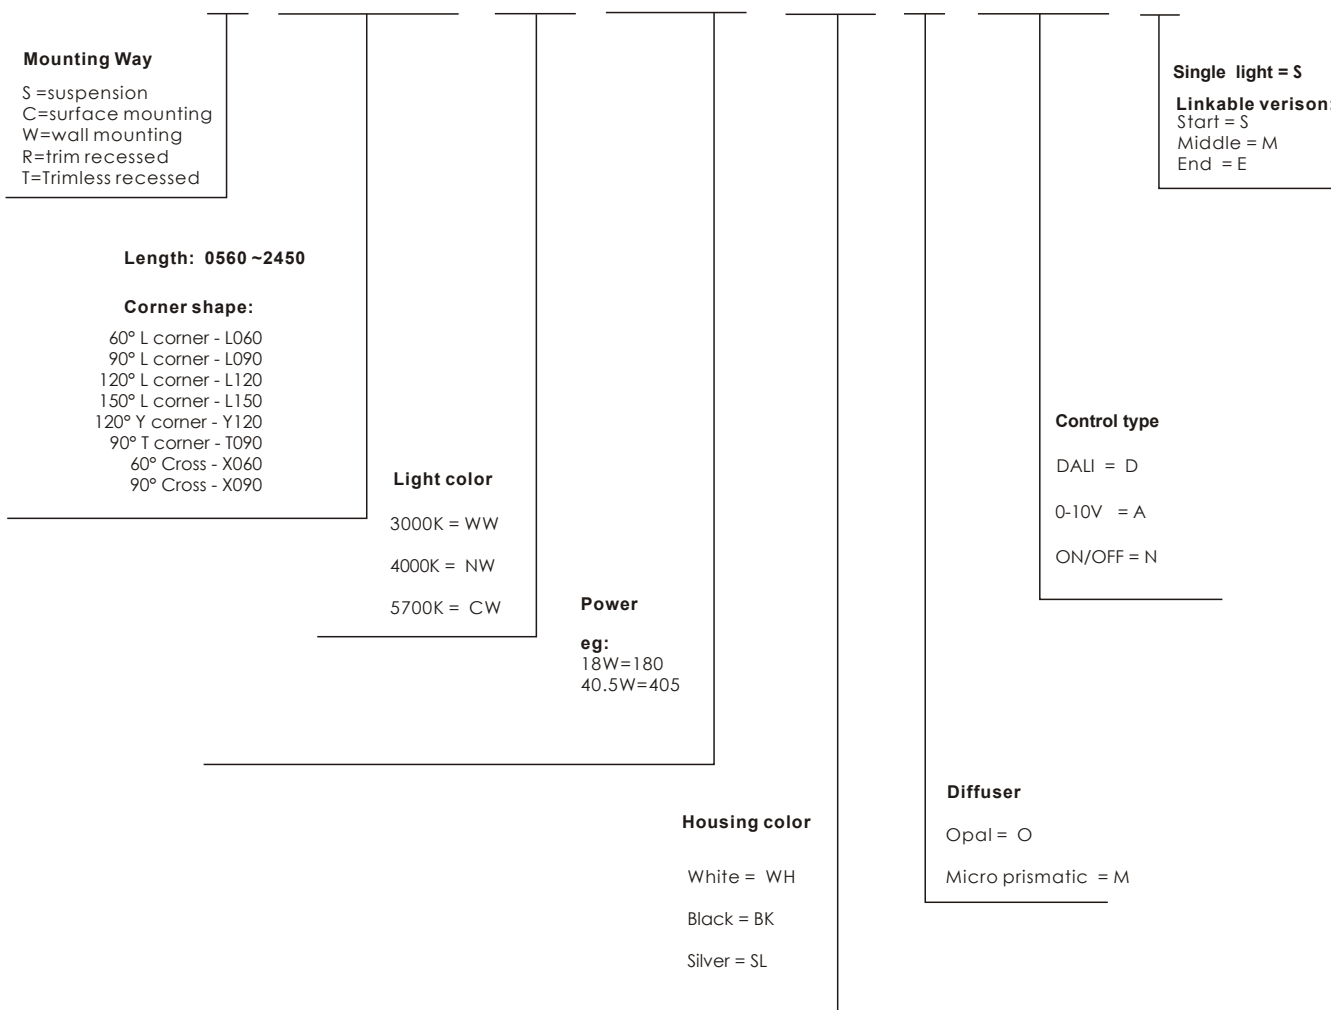

i40 & i60

LED Linear System

Specification of different length and Power

Length (mm)	@350mA		@300mA		@250mA		@200mA	
	Power(w)	Lumen	Power(w)	Lumen	Power(w)	Lumen	Power(w)	Lumen
560	18.0	2070	15.4	1821	12.9	1543	10.3	1255
630	20.3	2329	17.4	2048	14.5	1736	11.6	1412
700	22.5	2588	19.3	2276	16.1	1929	12.9	1569
770	24.8	2846	21.2	2503	17.7	2121	14.1	1725
840	27.0	3105	23.1	2731	19.3	2314	15.4	1882
910	29.3	3364	25.1	2958	20.9	2507	16.7	2039
980	31.5	3623	27.0	3186	22.5	2700	18.0	2196
1050	33.8	3881	28.9	3414	24.1	2893	19.3	2353
1120	36.0	4140	30.9	3641	25.7	3086	20.6	2510
1190	38.3	4399	32.8	3869	27.3	3279	21.9	2667
1260	40.5	4658	34.7	4096	28.9	3471	23.1	2823
1330	42.8	4916	36.6	4324	30.5	3664	24.4	2980
1400	45.0	5175	38.6	4551	32.1	3857	25.7	3137
1470	47.3	5434	40.5	4779	33.8	4050	27.0	3294
1540	49.5	5693	42.4	5007	35.4	4243	28.3	3451
1610	51.8	5951	44.4	5234	37.0	4436	29.6	3608
1680	54.0	6210	46.3	5462	38.6	4629	30.9	3765
1750	56.3	6469	48.2	5689	40.2	4821	32.1	3921
1820	58.5	6728	50.1	5917	41.8	5014	33.4	4078
1890	60.8	6986	52.1	6144	43.4	5207	34.7	4235
1960	63.0	7245	54.0	6372	45.0	5400	36.0	4392
2030	65.3	7504	55.9	6600	46.6	5593	37.3	4549
2100	67.5	7763	57.9	6827	48.2	5786	38.6	4706
2170	69.8	8021	59.8	7055	49.8	5979	39.9	4863
2240	72.0	8280	61.7	7282	51.4	6171	41.1	5019
2310	N/A	N/A	N/A	N/A	53.0	6364	42.4	5176
2380	N/A	N/A	N/A	N/A	54.7	6561	43.7	5337
2450	N/A	N/A	N/A	N/A	57.0	6844	45.6	5569

*Lumen is based on completed linear light.
(modules are in the profile, and covered by diffuser)

*There might be 10% tolerance of Power and Lumen
due to the Vf value of Osram LEDs changing while the current changing.

* All data are based Osram driver ,and Osram LEDs (CRI>80)

i40 & i60

LED Linear System

Order code

LM-I60X-XXXX-XX-XXW-XX-X-XXX-X

Eg.

LM-I60S-2240-NW-72W-BK-O-N-S

means :

I60 Suspension, 2240mm long, 72W, 4000K, black housing, opal diffuser, ON/OFF, single light

* similarly for i40, in order code instead of I60 use I40