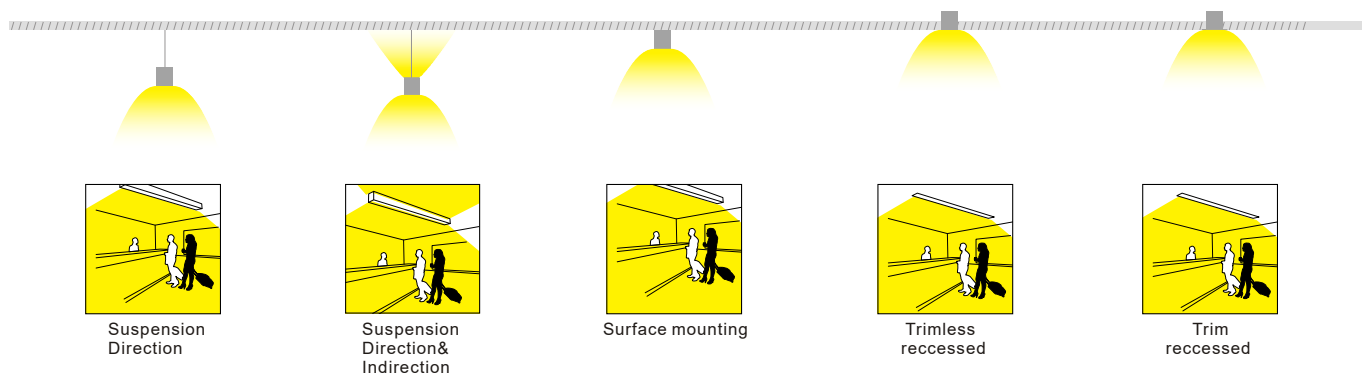

## Three light colors Switchable

## Mounting way on ceiling