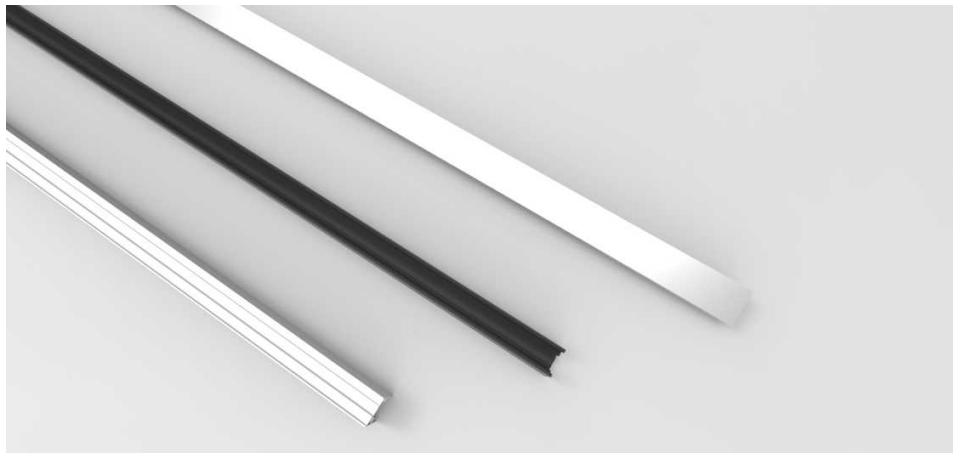

i60 Part list

*Suspension, surface mounting, and trimless recessed are available

Part No.	Description	Material	Color	Width*Height	Length
LM-I60P-25-WH	Profile	Aluminum	White	58*82MM	2500mm
LM-I60P-25-BK	Profile	Aluminum	Black	58*82MM	2500mm
LM-I60P-25-SL	Profile	Aluminum	Silver	58*82MM	2500mm