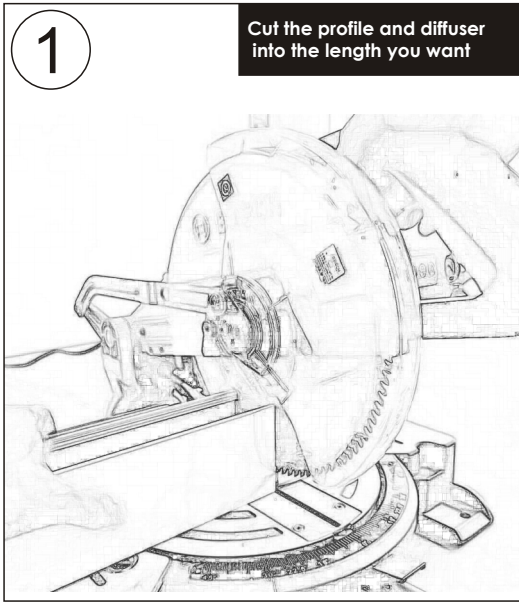

Assembly instruction