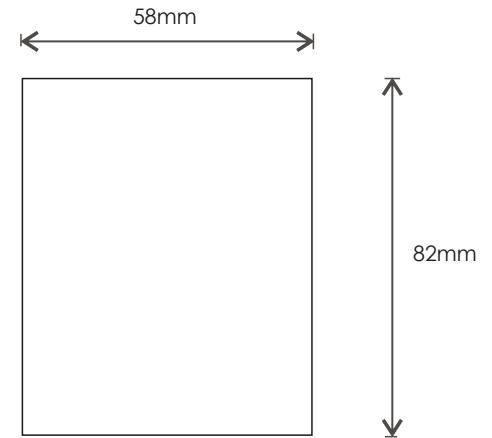

i60 Part list

*Suspension, surface mounting, and trimless recessed are available

Part No.	Description	Material	Color	Width*Height	Length
LM-I60P-25-WH	Profile	Aluminum	White	58*82MM	2500mm
LM-I60P-25-BK	Profile	Aluminum	Black	58*82MM	2500mm
LM-I60P-25-SL	Profile	Aluminum	Silver	58*82MM	2500mm