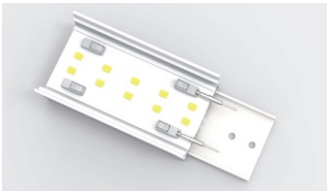

70mm
Extension module

Part No.	Description	Driver	LED	Power	light color	CCT	Lumen
LM-I60X-70-WW	2.3W EXTENSION MODULE	N/A	OSRAM	2.3W	warm white	3000K	356lm
LM-I60X-70-NW	2.3W EXTENSION MODULE	N/A	OSRAM	2.3W	pure white	4000K	368lm
LM-I60X-70-CW	2.3W EXTENSION MODULE	N/A	OSRAM	2.3W	Cool white	5700K	379lm