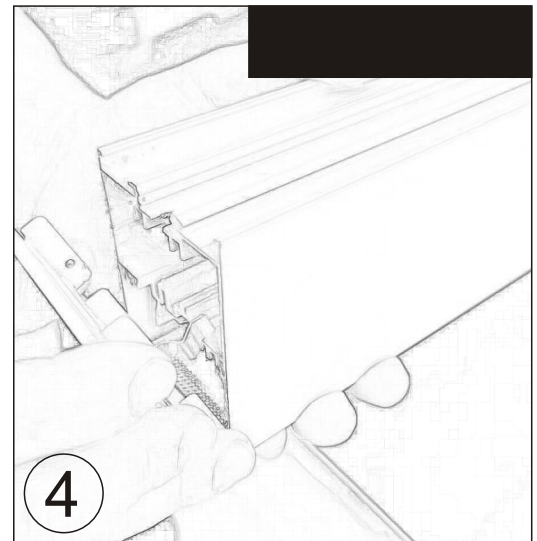

Assembly instruction