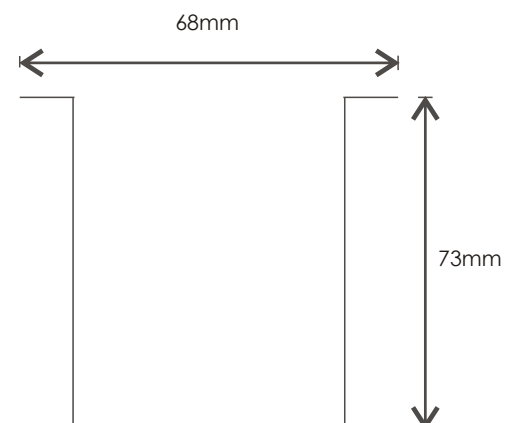

*The modules and diffusers for recessed profile are same as the ones for standard profile

Part No.	Description	Material	Color	Width*Height	Length
LM-I60RP-25-WH	Profile with recessed trim	Aluminum	White	58*82MM	2500mm
LM-I60RP-25-BK	Profile with recessed trim	Aluminum	Black	58*82MM	2500mm
LM-I60RP-25-SL	Profile with recessed trim	Aluminum	Silver	58*82MM	2500mm