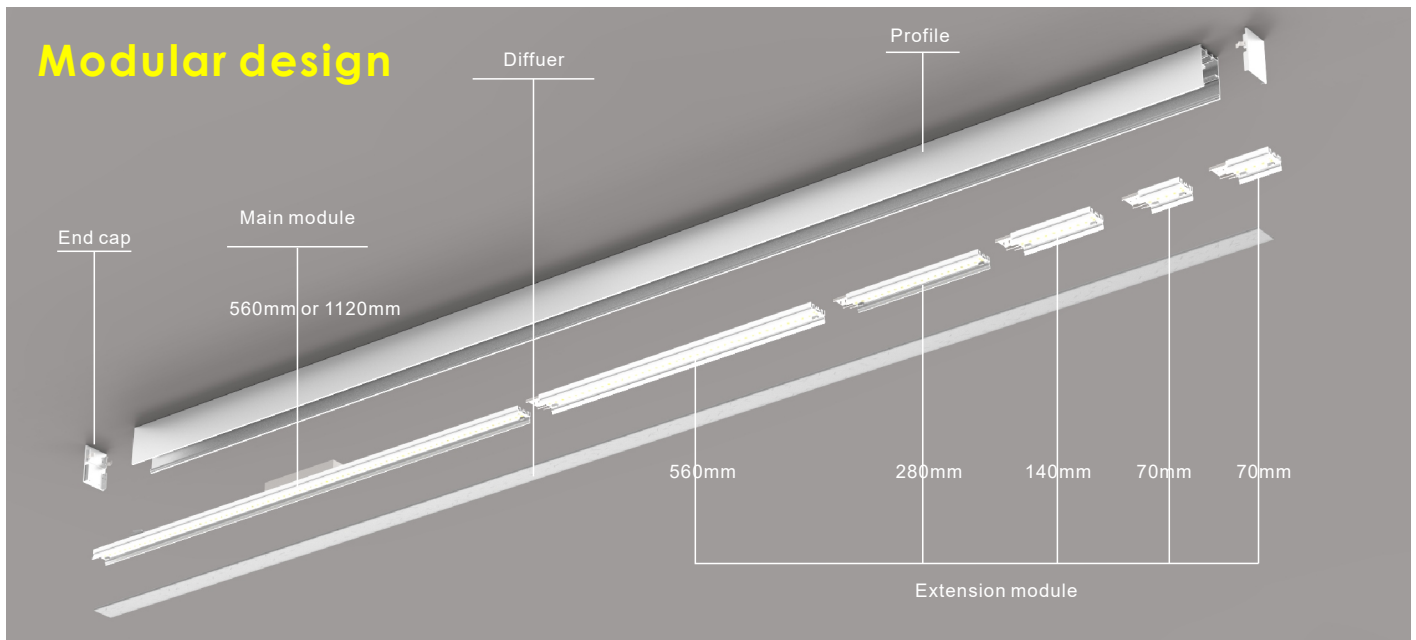

# i40 & i60

LED Linear System

**Incomparably flexible to make a Linear light with any length(70mm/step).**

i 40 model

i 60 model

Switchable

LEDs: **OSRAM**  
High lumen  
SMD LEDs

Flickering free