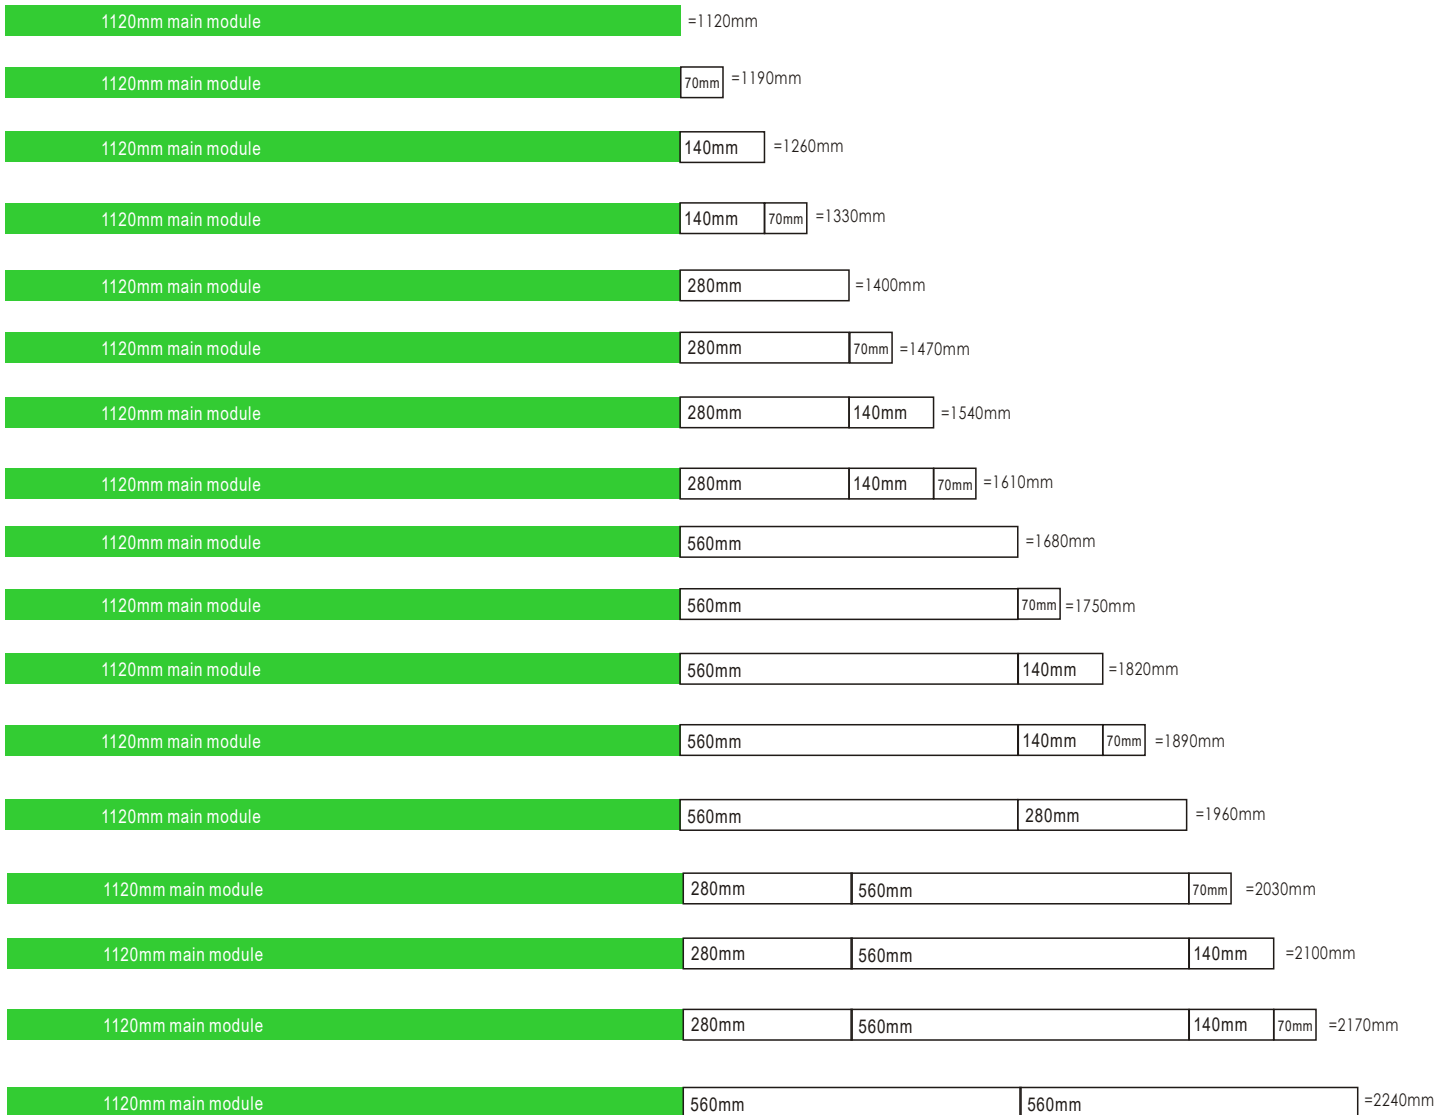

i40 & i60

LED Linear System

Possibilities of 1120mm main module

@350mA, 300mA, 250mA, 200mA