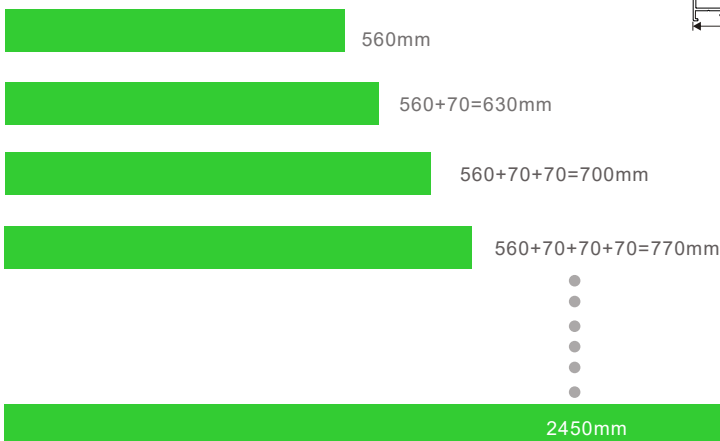

# i40 & i60

LED Linear System

**Incomparably flexible to make a Linear light with any length(70mm/step).**

i 40 model

i 60 model

Switchable

LEDs: **OSRAM**  
High lumen  
SMD LEDs

Flickering free

### Main modules

1120mm main module

560mm main module