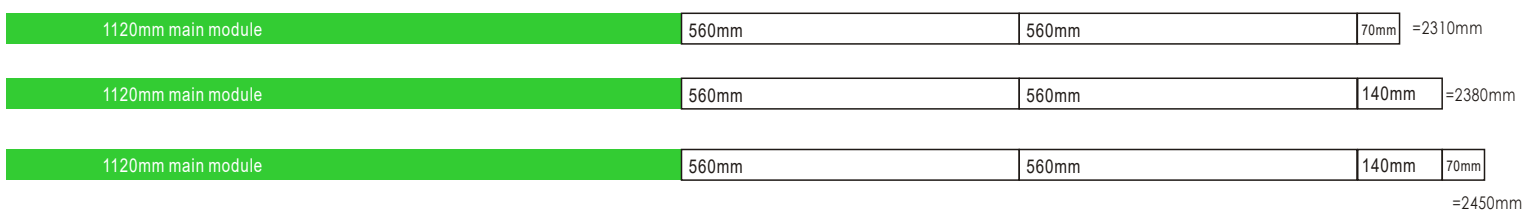

@250mA, 200mA only