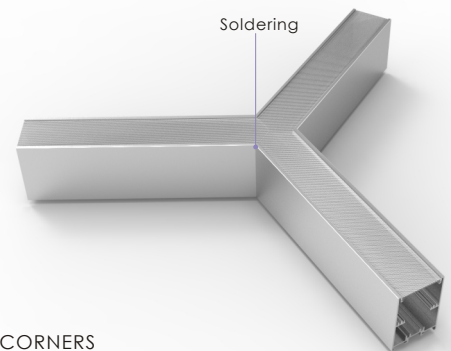

Design 3 | Soldering joint for all the corners completely no light leakage.