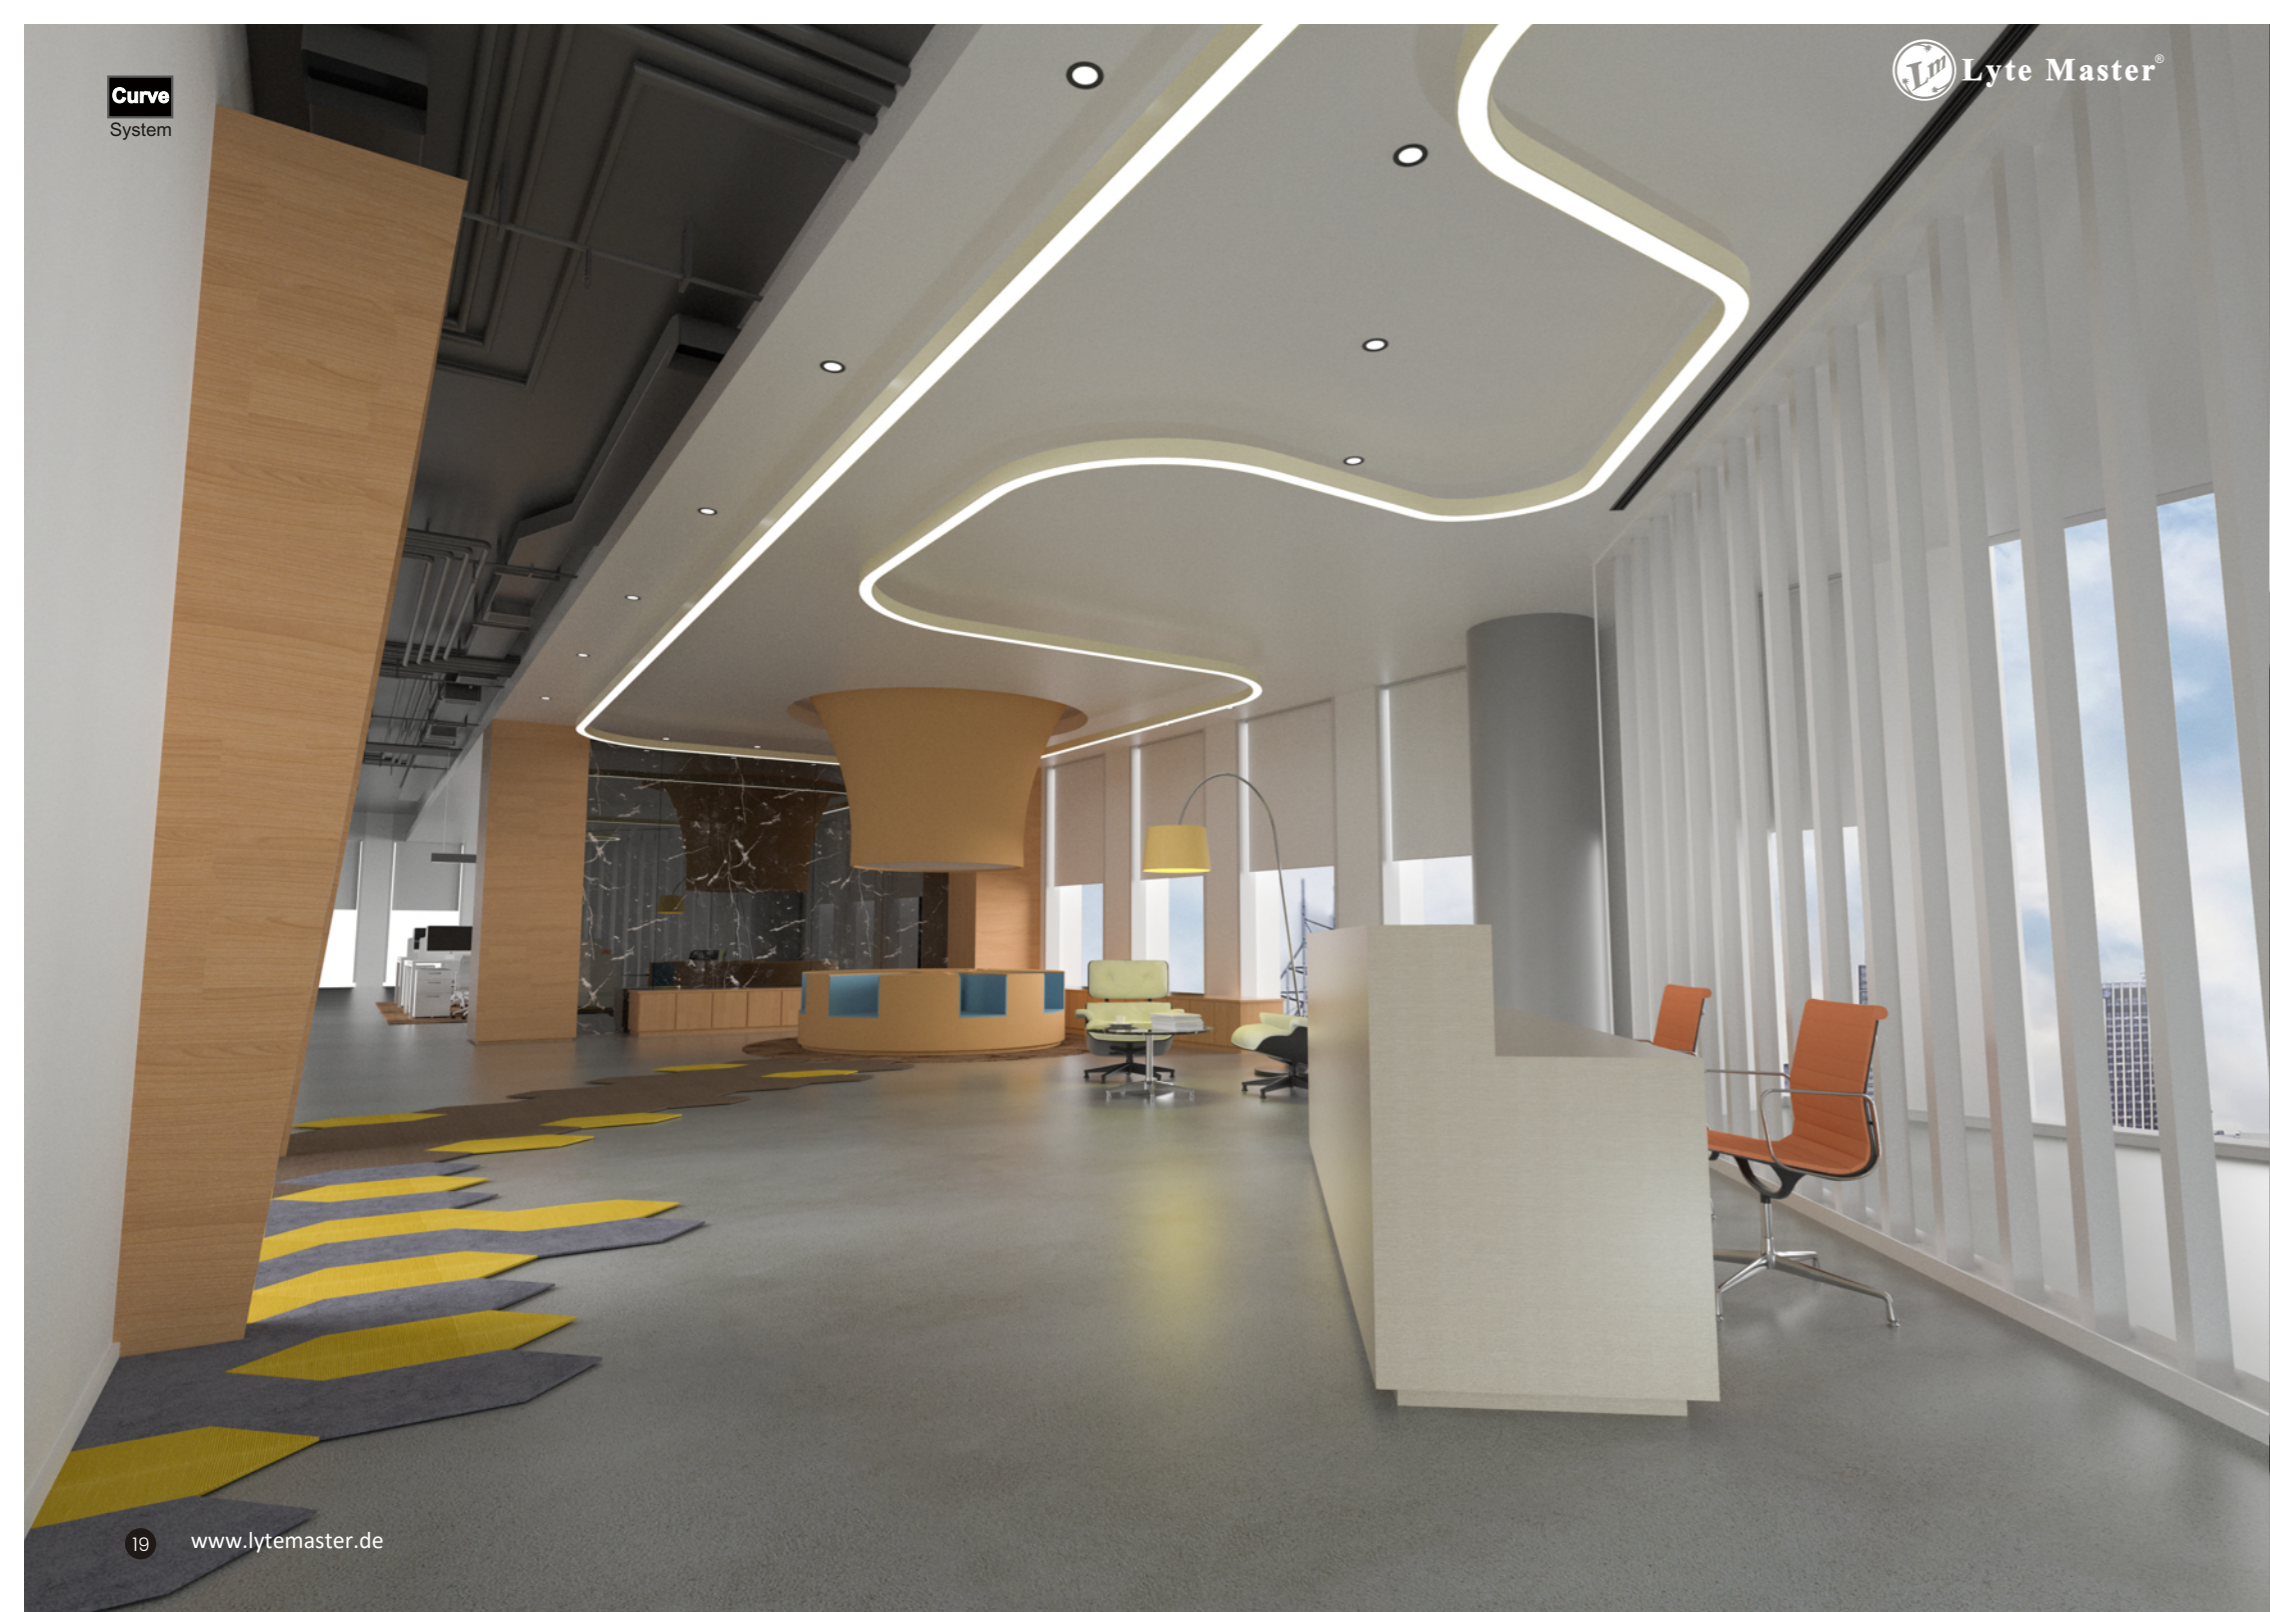

Options

Mounting

Color

Optics

Control

Rounded-edge Square or Rectangle Panel

The architecture itself serves as a diary of the city, and the rounded-edge square or rectangle panel lights are the splendid illustrations, embellishing each page with soft radiance. They elevate the appearance of the buildings to a new realm, akin to a city's poetic verses, narrating the tales of time.

Options

Mounting

Color

Optics

Control

Rounded-edge Triangular Panel

The architecture itself serves as a city's poetry, and the rounded-edge triangular panel lights are the rise and fall of this poem, using soft radiance to paint beautiful imagery for each line. They outline the contours of the buildings, resembling verses of a poem, narrating the city's enduring epochs.