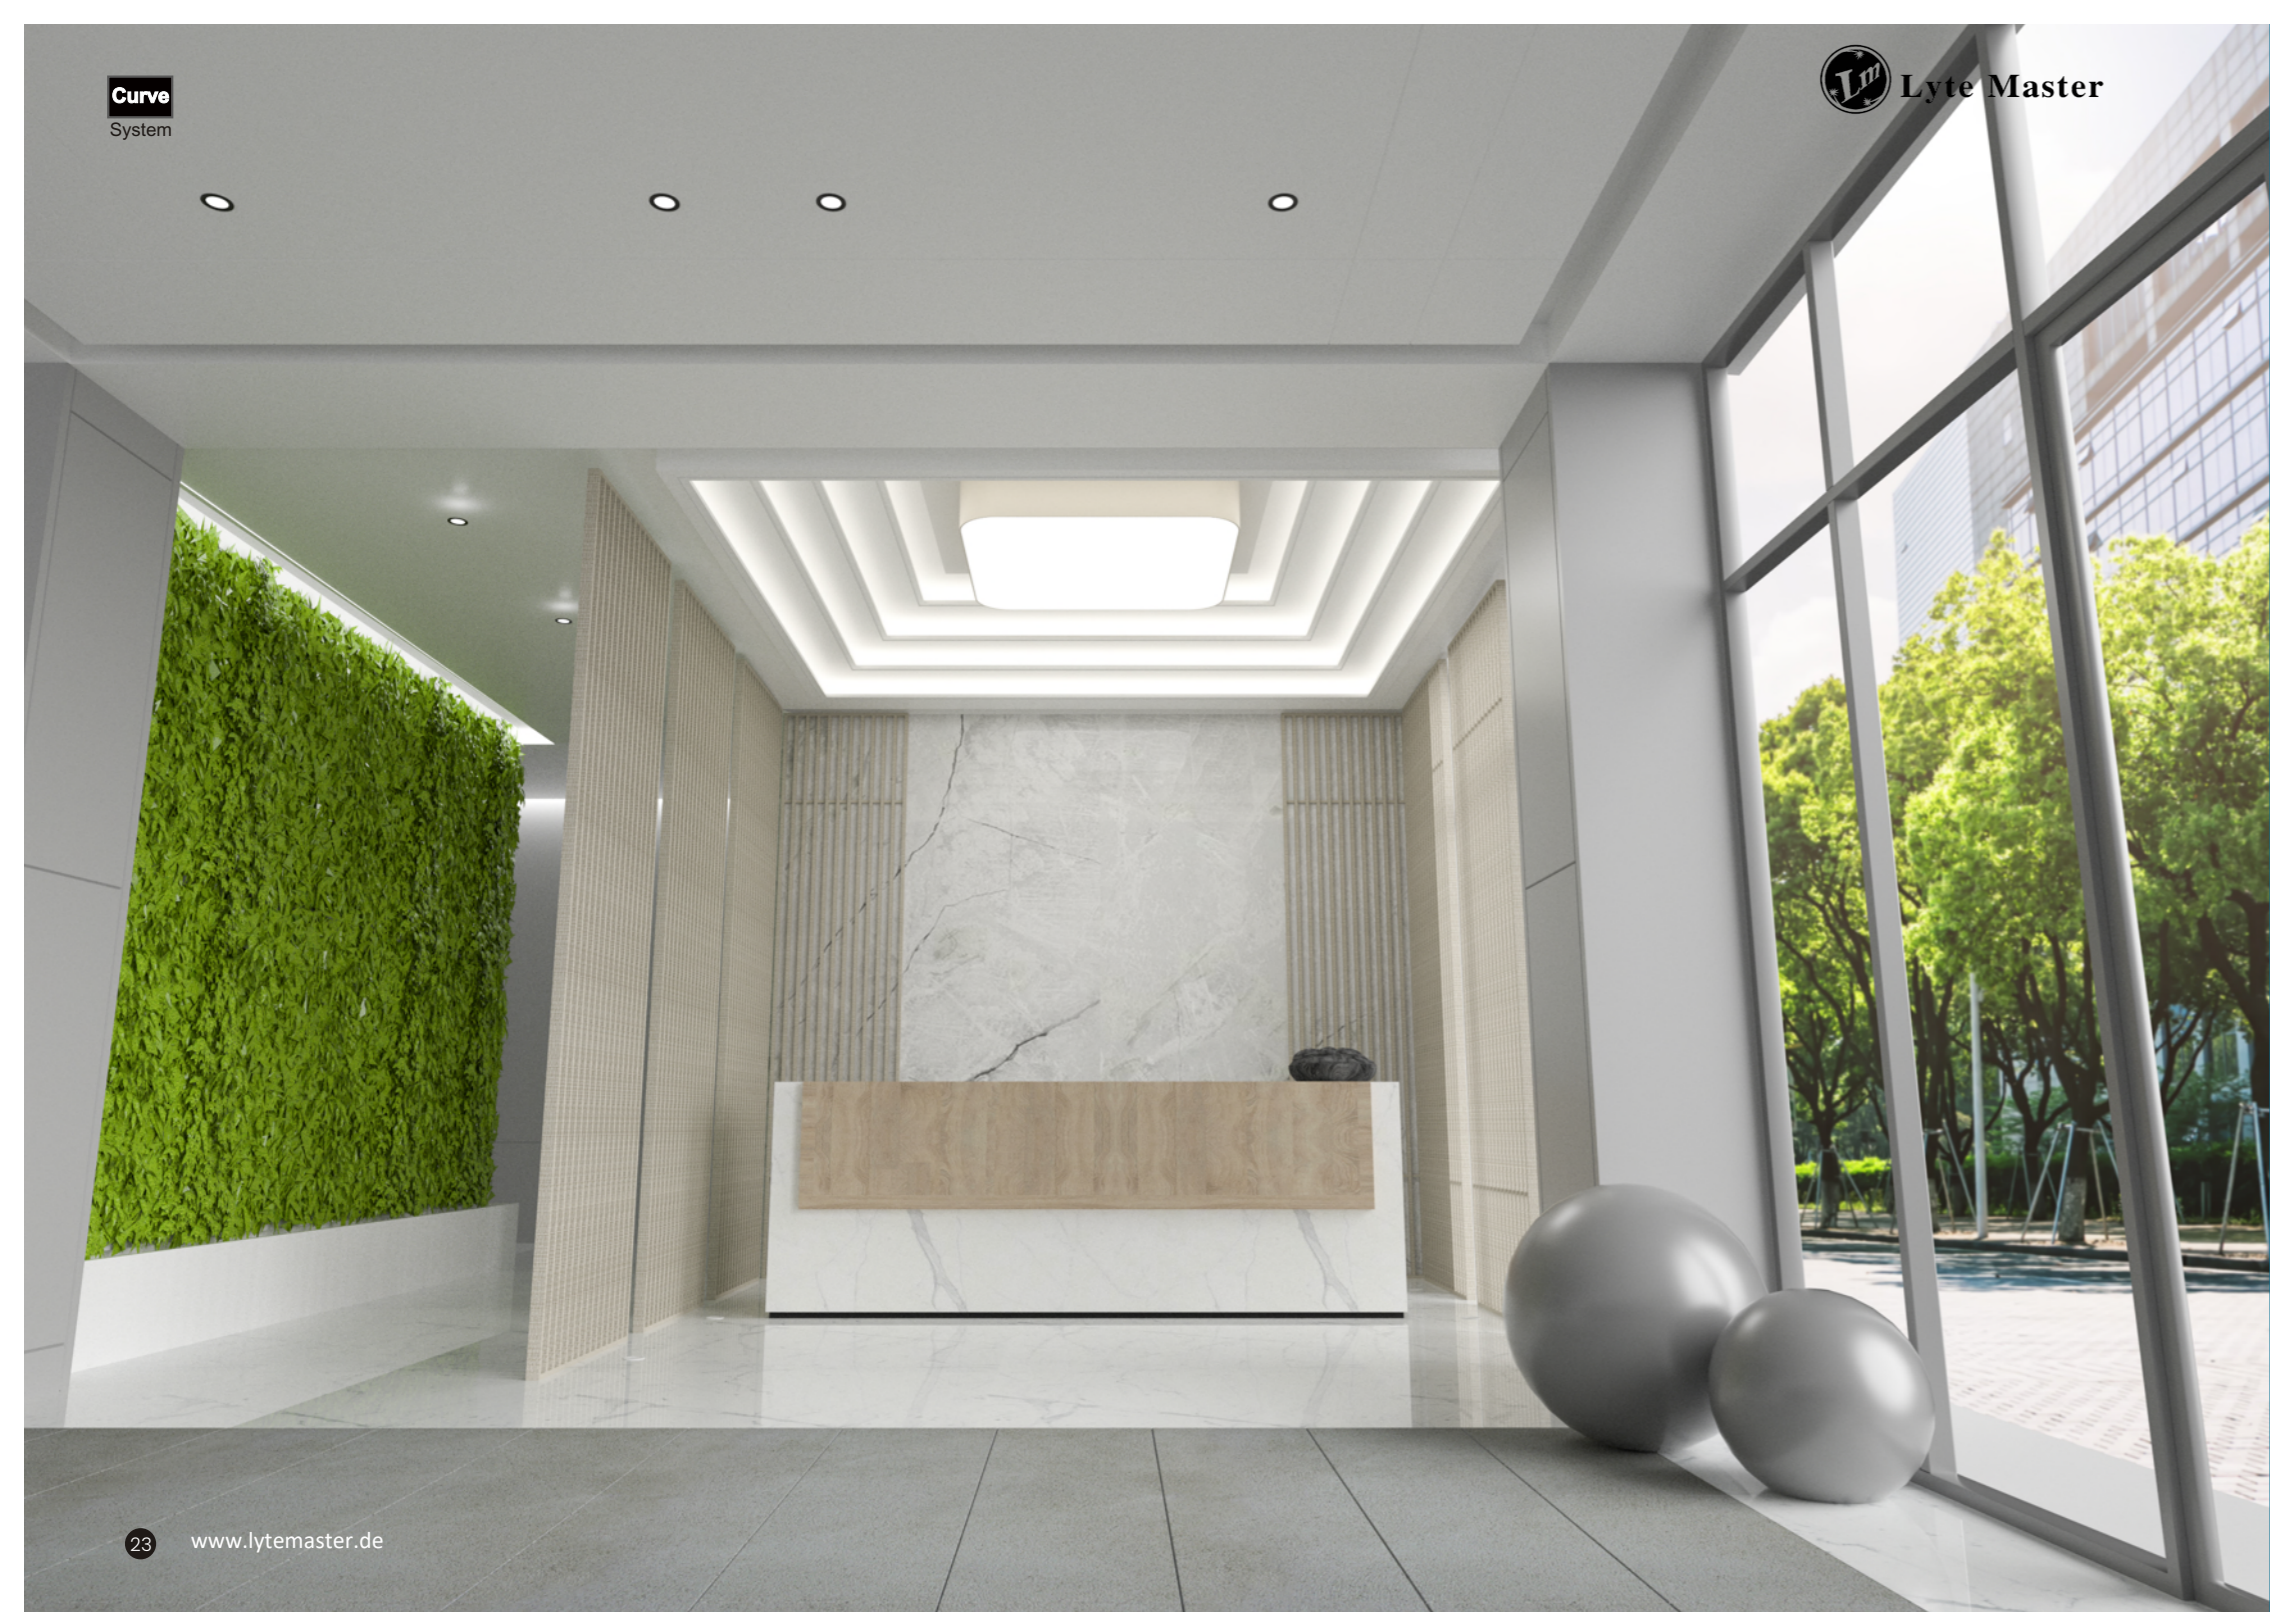

Options

Mounting

Color

Optics

Control

Rounded-edge Square or Rectangle Panel

The architecture itself serves as a diary of the city, and the rounded-edge square or rectangle panel lights are the splendid illustrations, embellishing each page with soft radiance. They elevate the appearance of the buildings to a new realm, akin to a city's poetic verses, narrating the tales of time.

Options

Mounting

Color

Optics

Control

Rounded-edge Triangular Panel

The architecture itself serves as a city's poetry, and the rounded-edge triangular panel lights are the rise and fall of this poem, using soft radiance to paint beautiful imagery for each line. They outline the contours of the buildings, resembling verses of a poem, narrating the city's enduring epochs.