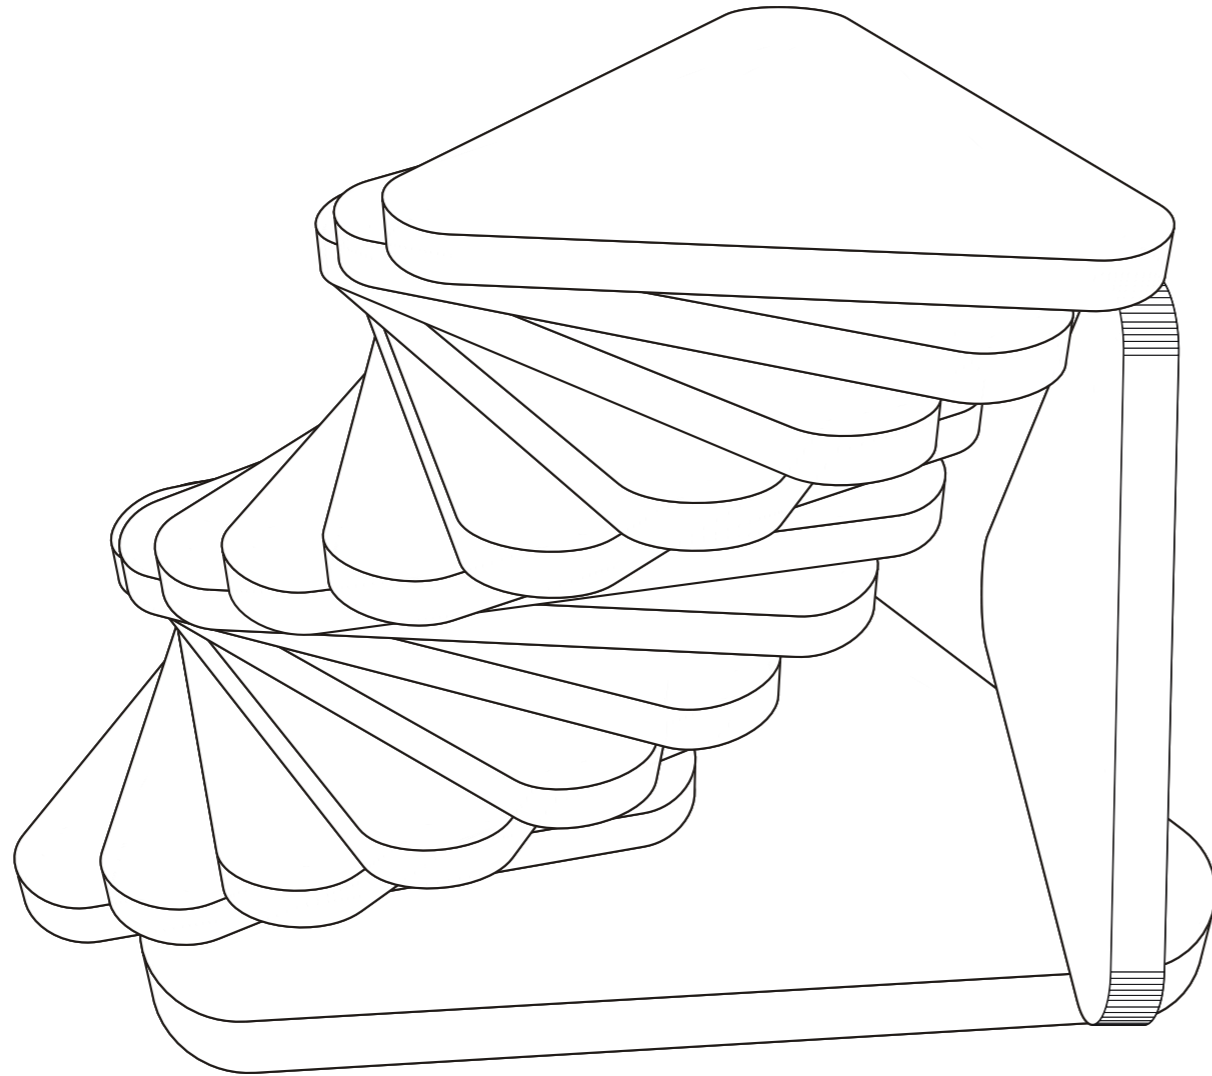

Options

Mounting

Color

Optics

Control

Circular panel

In the quietude of the city, as night falls, a wondrous interplay unfolds - the perfect fusion of circular panel lights and architecture, much like a harmonious symphony of chords and melodies. These gentle circular light sources, akin to musical notes, illuminate the contours of the buildings, tracing an eloquent nocturnal composition.