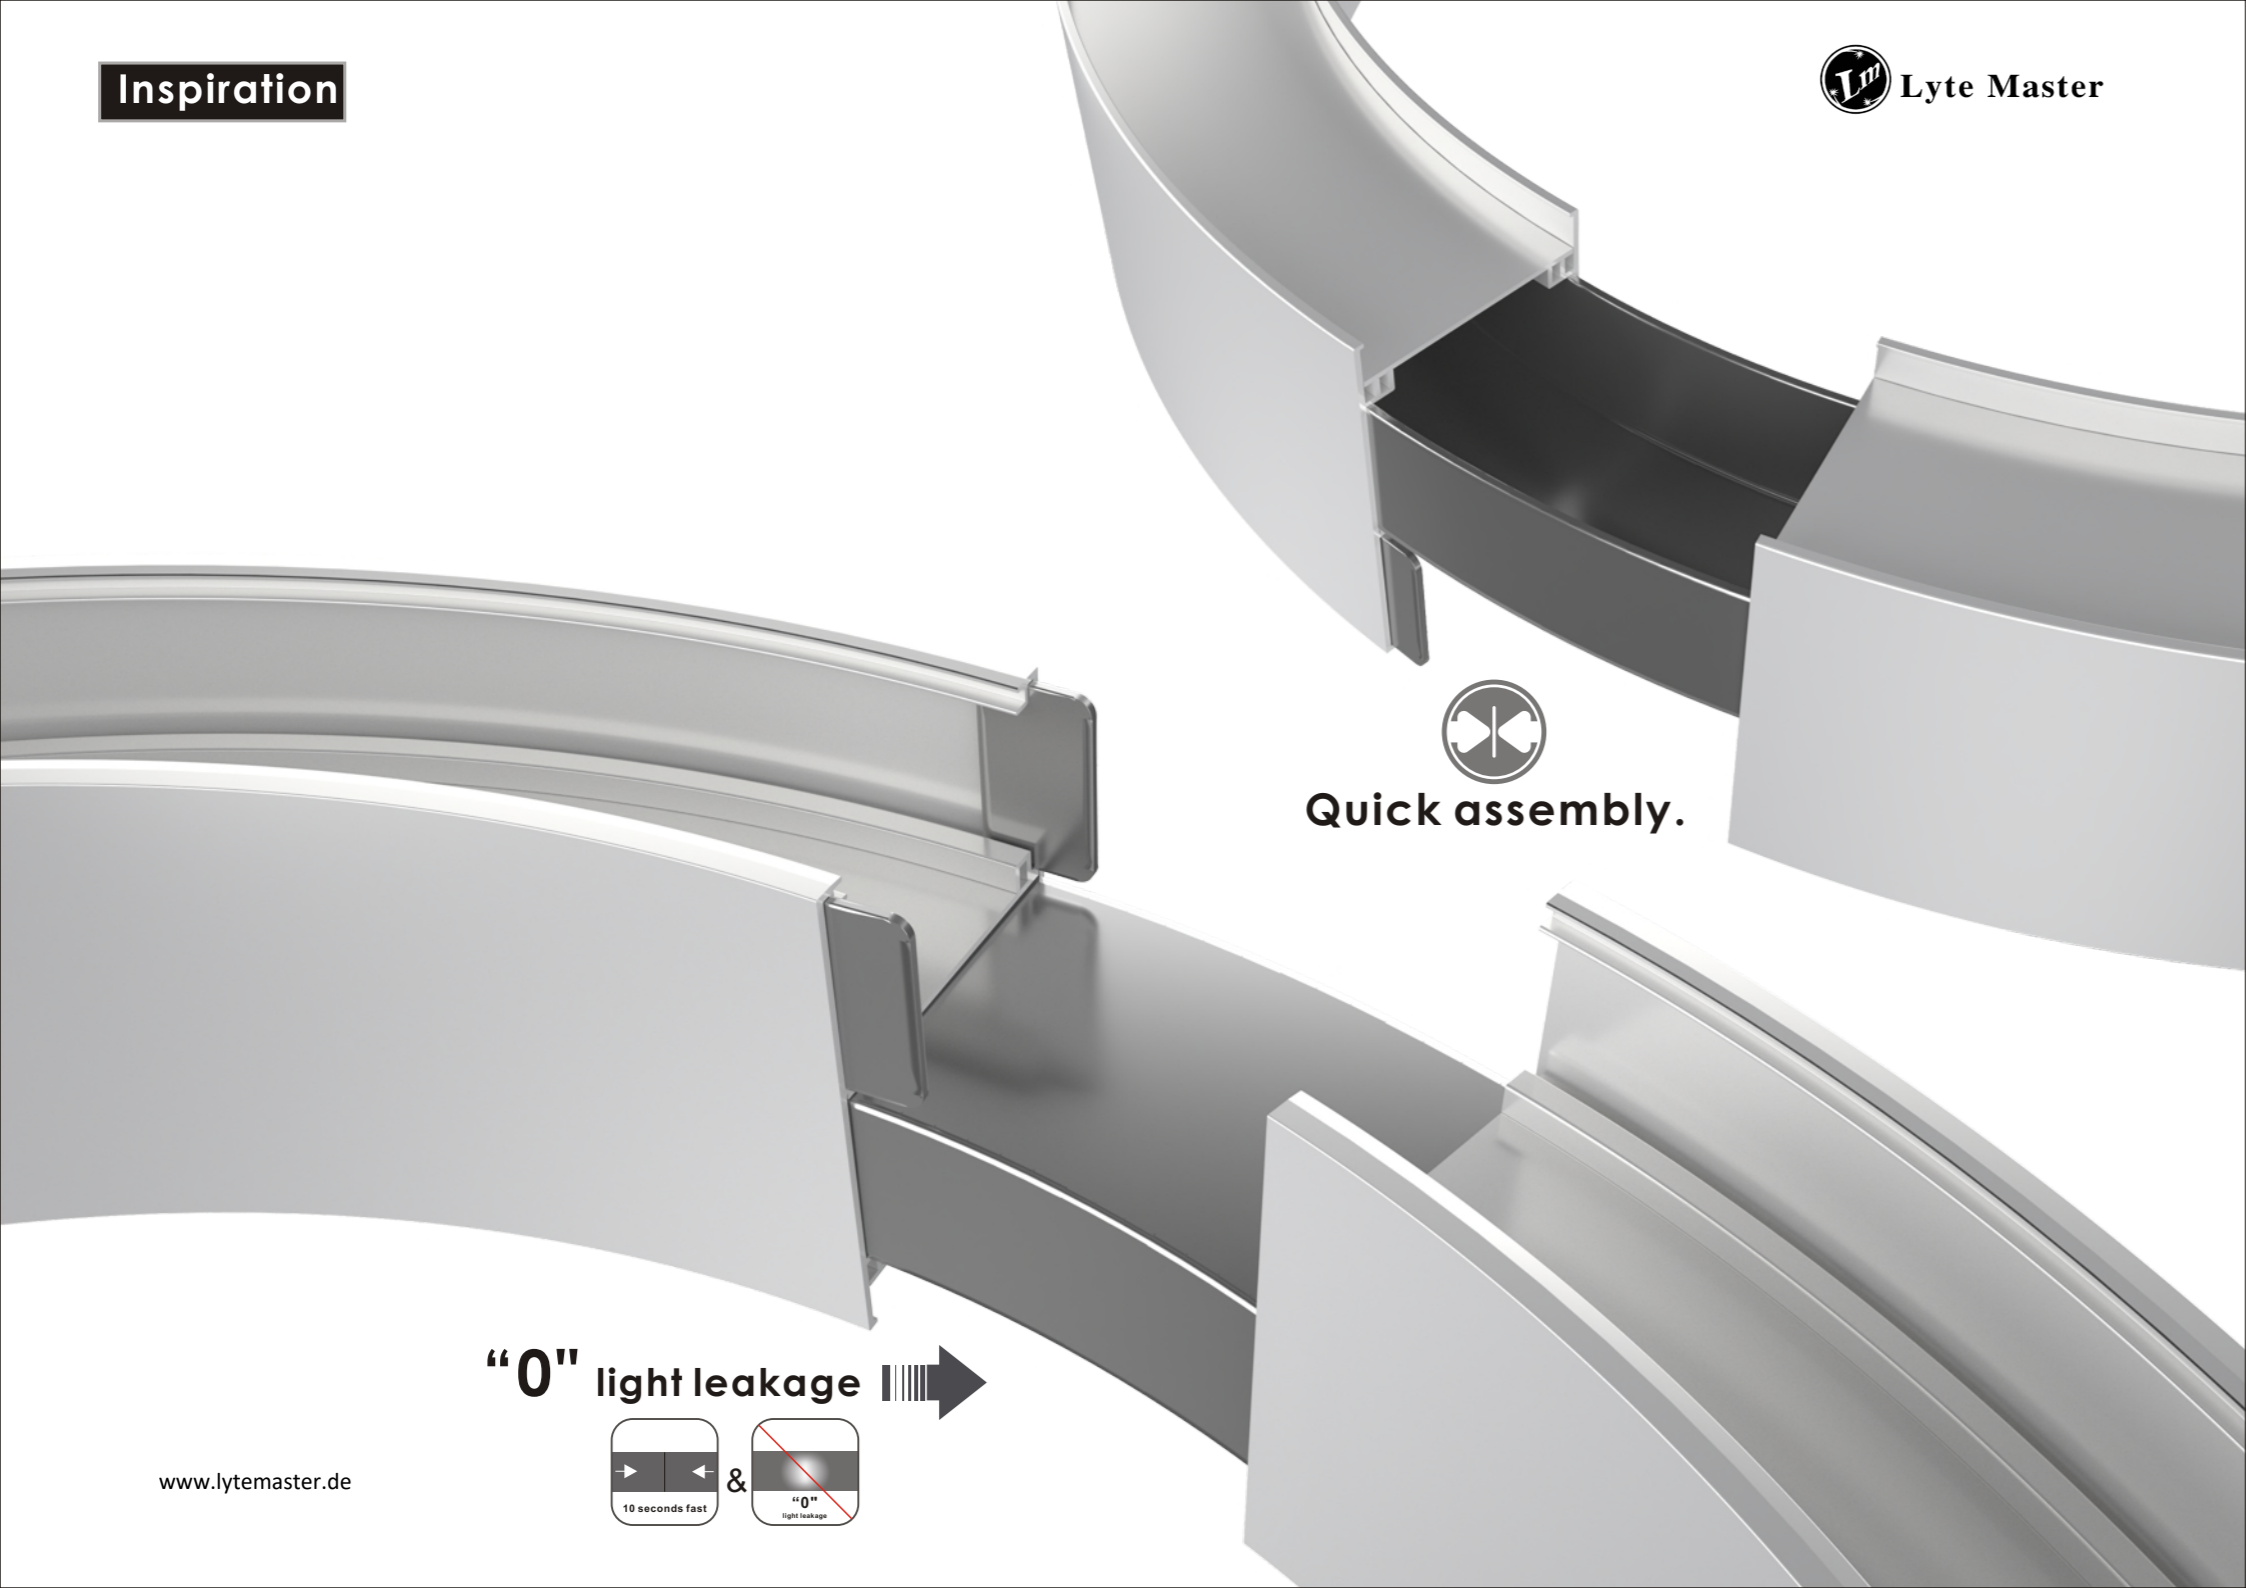

Art and imaginative
Curve system

Shape it as you want, like a sculptor carving his vision into life. Let the curved linear lights embrace the architecture, painting a unique masterpiece in the canvas of the city. The harmonious interplay of light and structure, akin to a symphony of your design, can transform the ordinary into the extraordinary. In the city's embrace, let your imagination run wild, and sculpt your dreams with the luminous strokes of creativity.

Shape it as you want

Shape it as you want

Inspiration

Quick assembly.

"0" light leakage

Inspiration

200mm ← 40mm → 200mm

WIDTH OPTIONS RANGING FROM 40MM TO 200MM.

Options

Mounting

Color

Optics

Control

Rounded-edge Square or Rectangle Panel

The architecture itself serves as a diary of the city, and the rounded-edge square or rectangle panel lights are the splendid illustrations, embellishing each page with soft radiance. They elevate the appearance of the buildings to a new realm, akin to a city's poetic verses, narrating the tales of time.

Options

Mounting

Color

Optics

Control

Rounded-edge Triangular Panel

The architecture itself serves as a city's poetry, and the rounded-edge triangular panel lights are the rise and fall of this poem, using soft radiance to paint beautiful imagery for each line. They outline the contours of the buildings, resembling verses of a poem, narrating the city's enduring epochs.