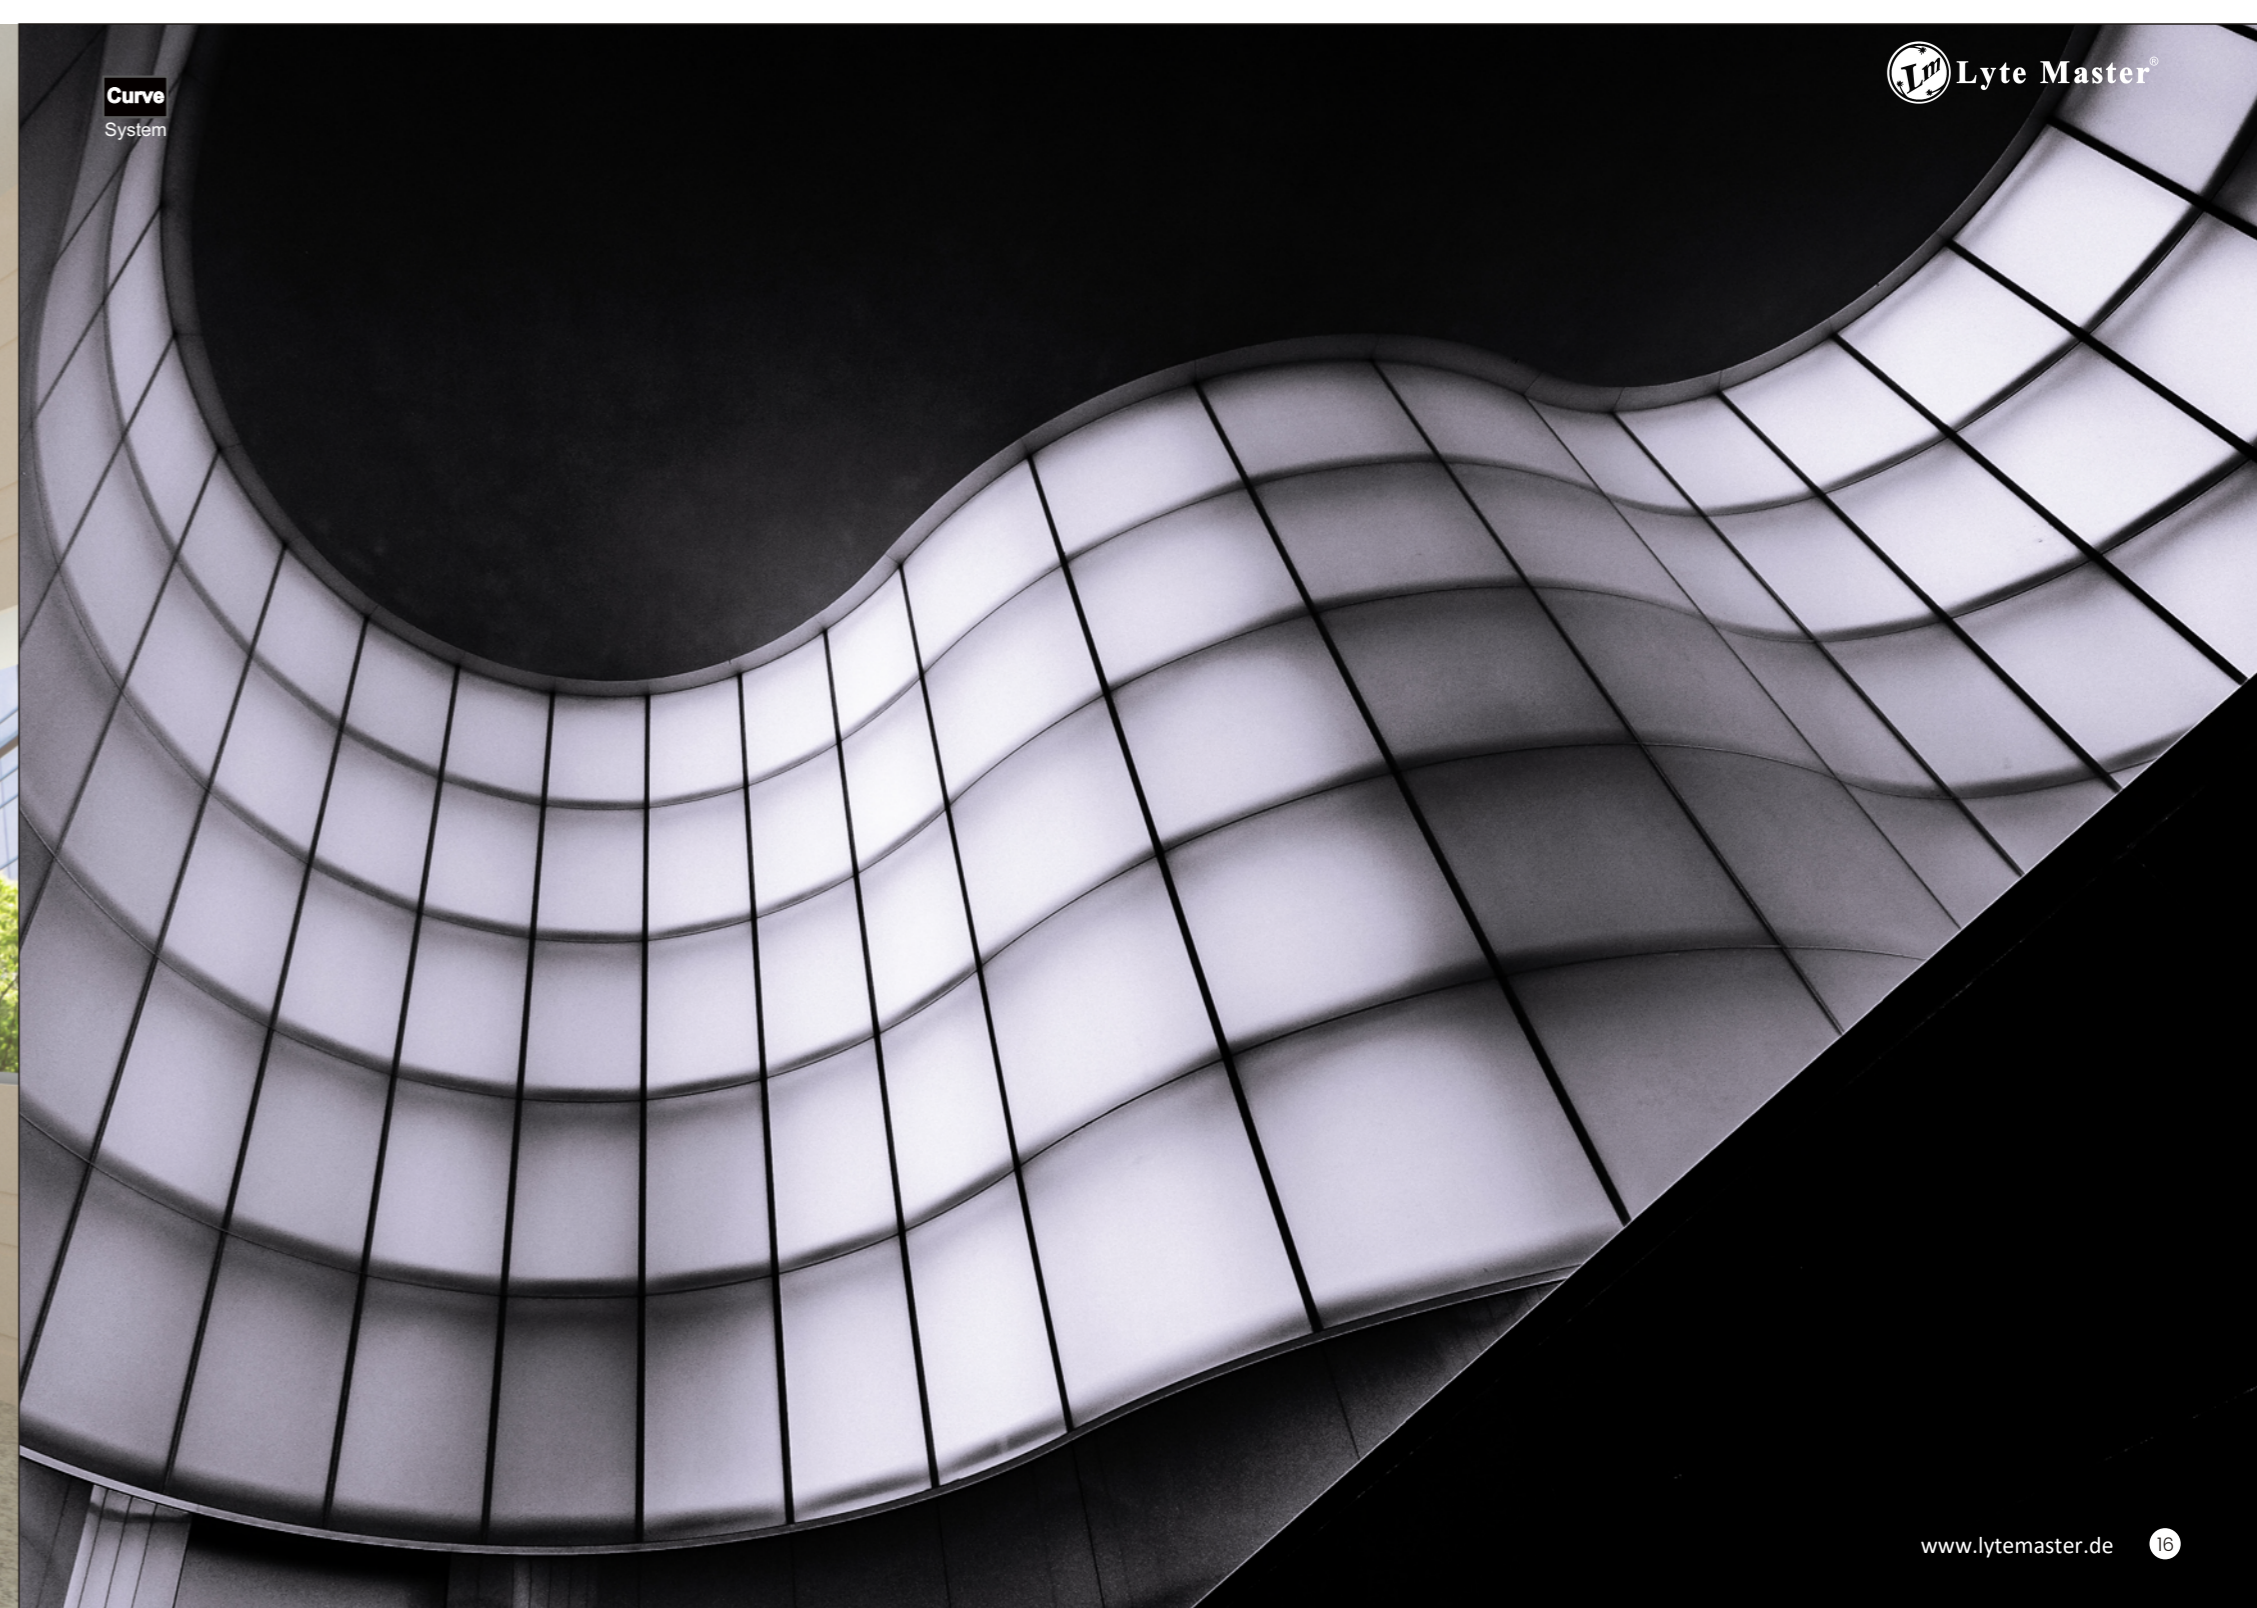

Options

Mounting

Color

Optics

Control

Rounded-edge Polygon

The architecture, like a colossal prose poem, and the rounded-edge polygonal linear lights are its footnotes, embellishing the narrative with gentle radiance. They outline the contours of the buildings, like a painter's brush leaving soft imprints on the canvas of the city.

Options

Mounting

Color

Optics

Control

S shape

The architecture, resembling a slumbering giant, and the S-shaped linear lights are the conductors of the night, using soft radiance to accentuate the contours of the buildings, akin to a grand canvas. They create a dreamlike atmosphere, transforming the city into a nocturnal concert.

Options

Mounting

Color

Optics

Control

Rounded-edge Square or Rectangle Panel

The architecture itself serves as a diary of the city, and the rounded-edge square or rectangle panel lights are the splendid illustrations, embellishing each page with soft radiance. They elevate the appearance of the buildings to a new realm, akin to a city's poetic verses, narrating the tales of time.

Options

Mounting

Color

Optics

Control

Rounded-edge Triangular Panel

The architecture itself serves as a city's poetry, and the rounded-edge triangular panel lights are the rise and fall of this poem, using soft radiance to paint beautiful imagery for each line. They outline the contours of the buildings, resembling verses of a poem, narrating the city's enduring epochs.