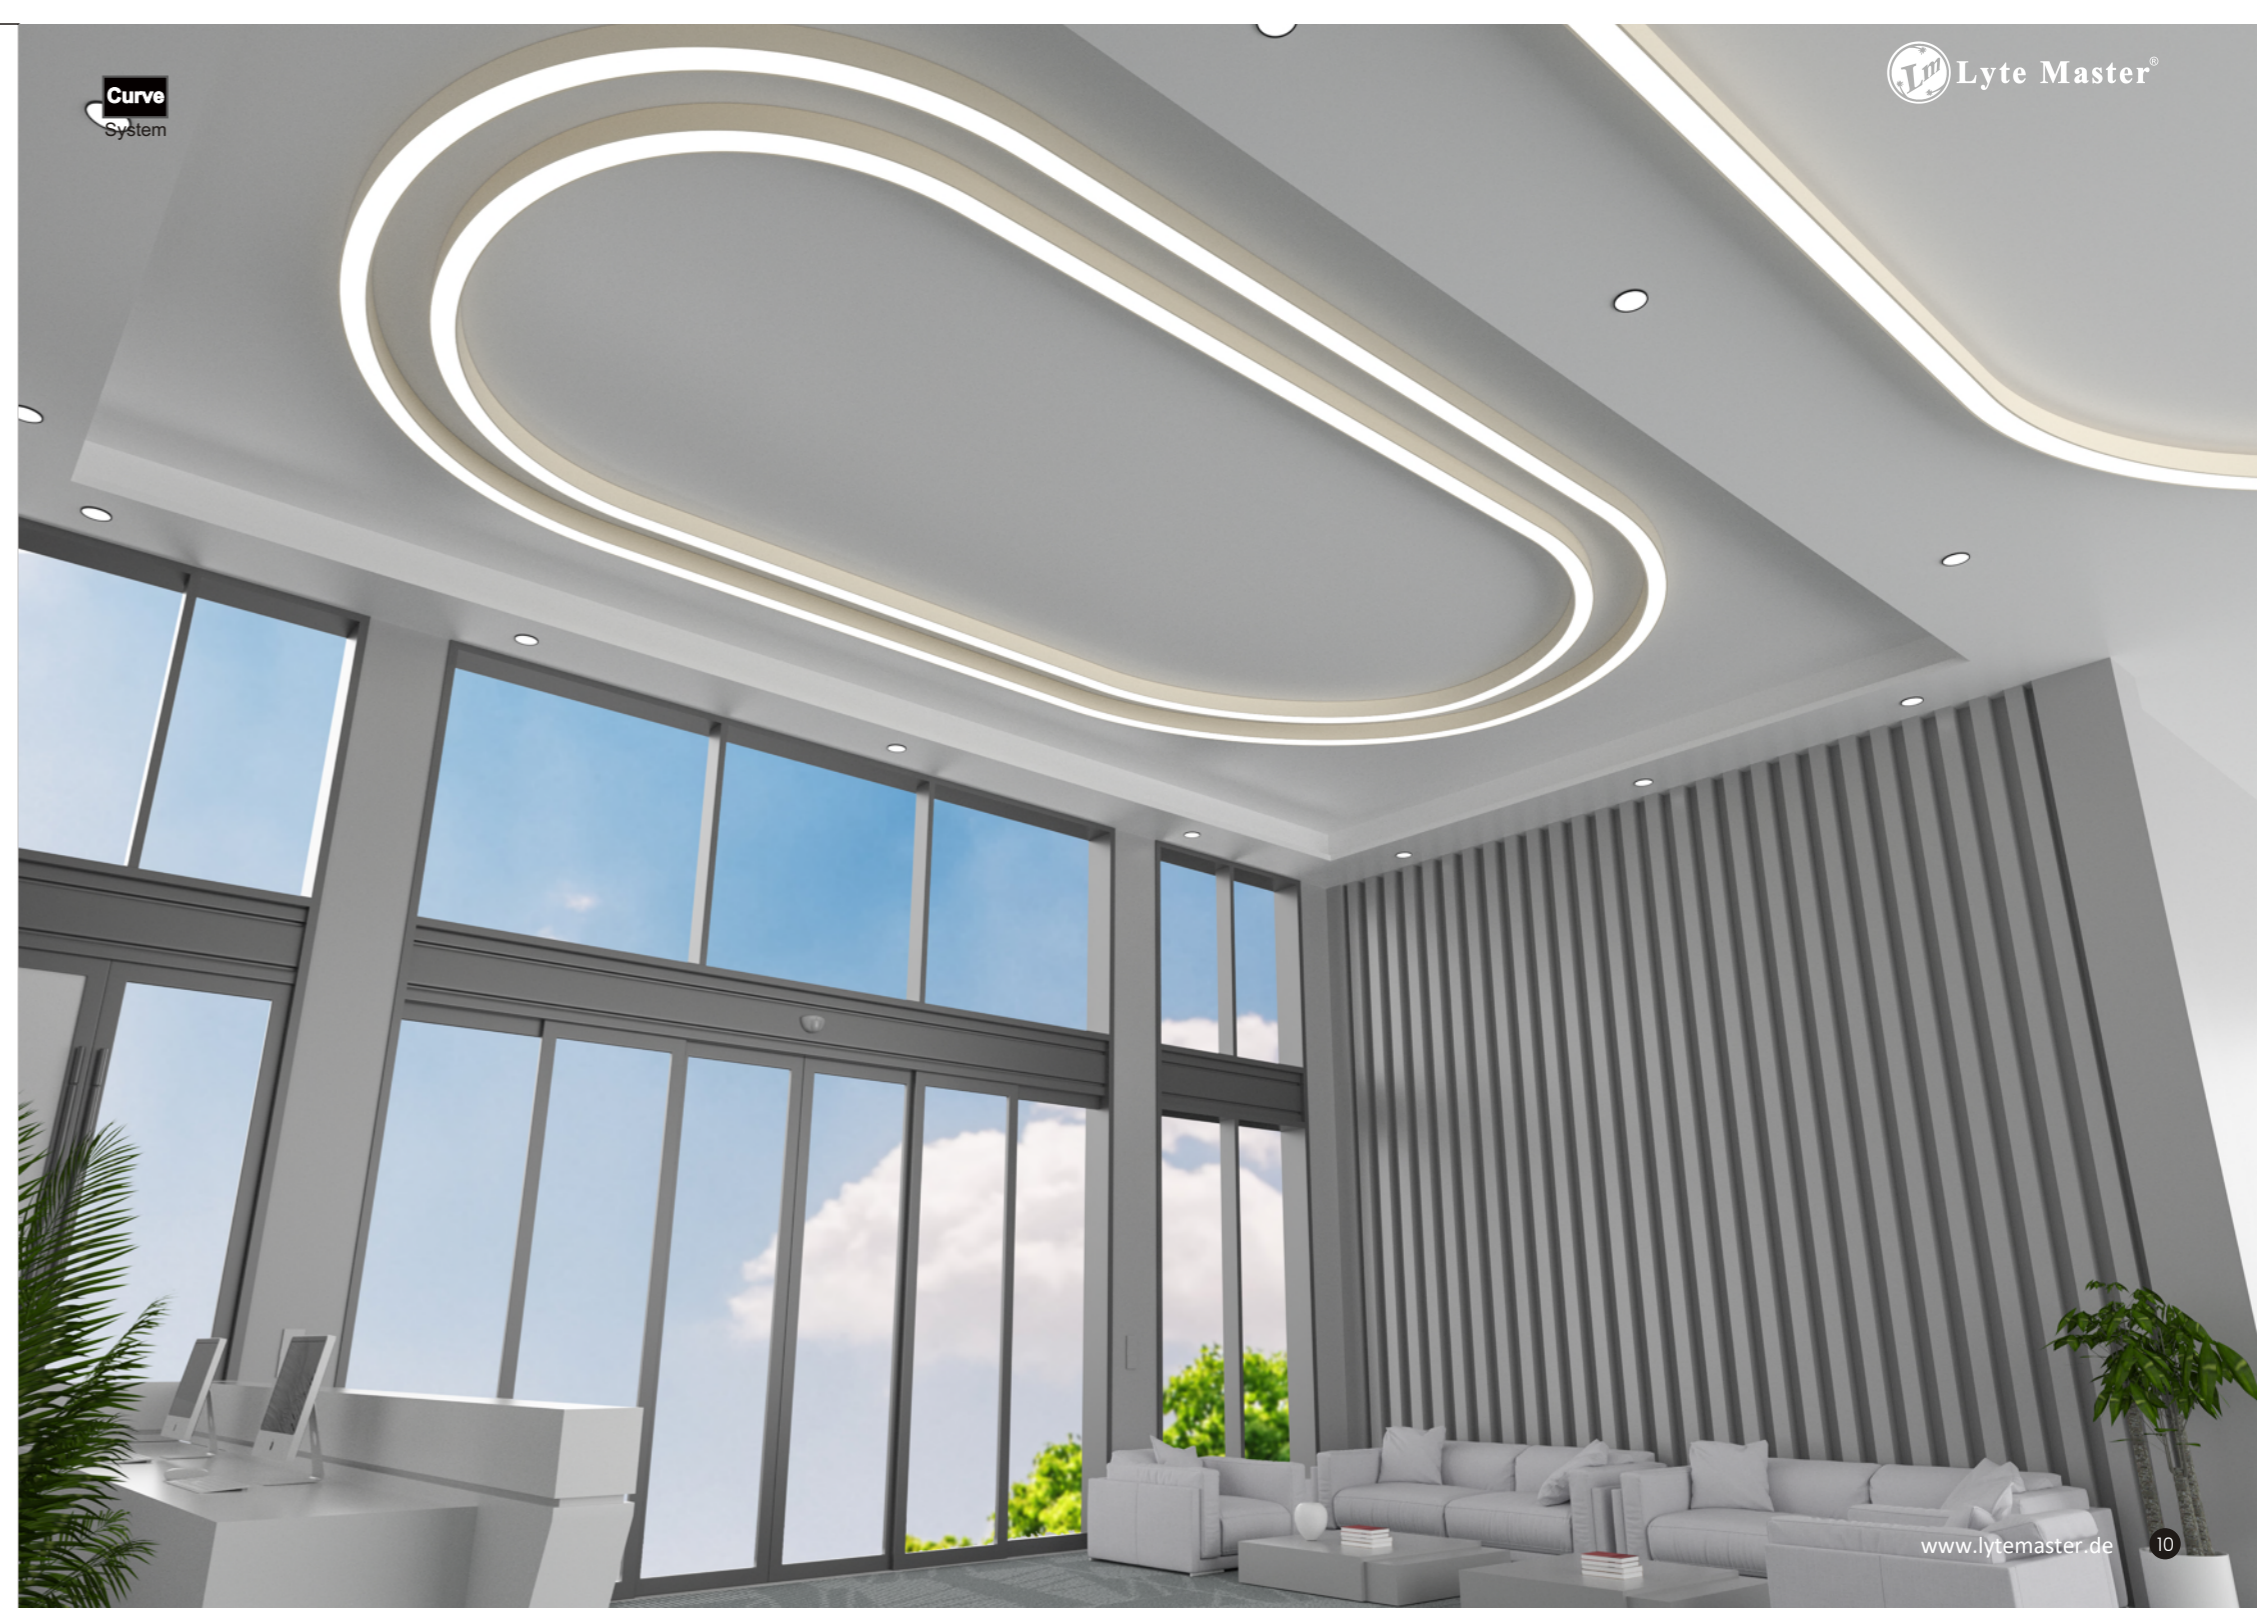

Options

Mounting

Color

Optics

Control

Runway Shape

The architecture seems like a slumbering dragon, and the Runway Shape linear lights are the wizards of soft light, gently dispelling the mysteries of the night. They outline the contours of the buildings, akin to an ancient map, leading us into the heart of the city and unveiling its enigmatic veil.

Options

Mounting

Color

Optics

Control

Rounded-edge Polygon

The architecture, like a colossal prose poem, and the rounded-edge polygonal linear lights are its footnotes, embellishing the narrative with gentle radiance. They outline the contours of the buildings, like a painter's brush leaving soft imprints on the canvas of the city.

Options

Mounting

Color

Optics

Control

Rounded-edge Square or Rectangle Panel

The architecture itself serves as a diary of the city, and the rounded-edge square or rectangle panel lights are the splendid illustrations, embellishing each page with soft radiance. They elevate the appearance of the buildings to a new realm, akin to a city's poetic verses, narrating the tales of time.

Options

Mounting

Color

Optics

Control

Rounded-edge Triangular Panel

The architecture itself serves as a city's poetry, and the rounded-edge triangular panel lights are the rise and fall of this poem, using soft radiance to paint beautiful imagery for each line. They outline the contours of the buildings, resembling verses of a poem, narrating the city's enduring epochs.