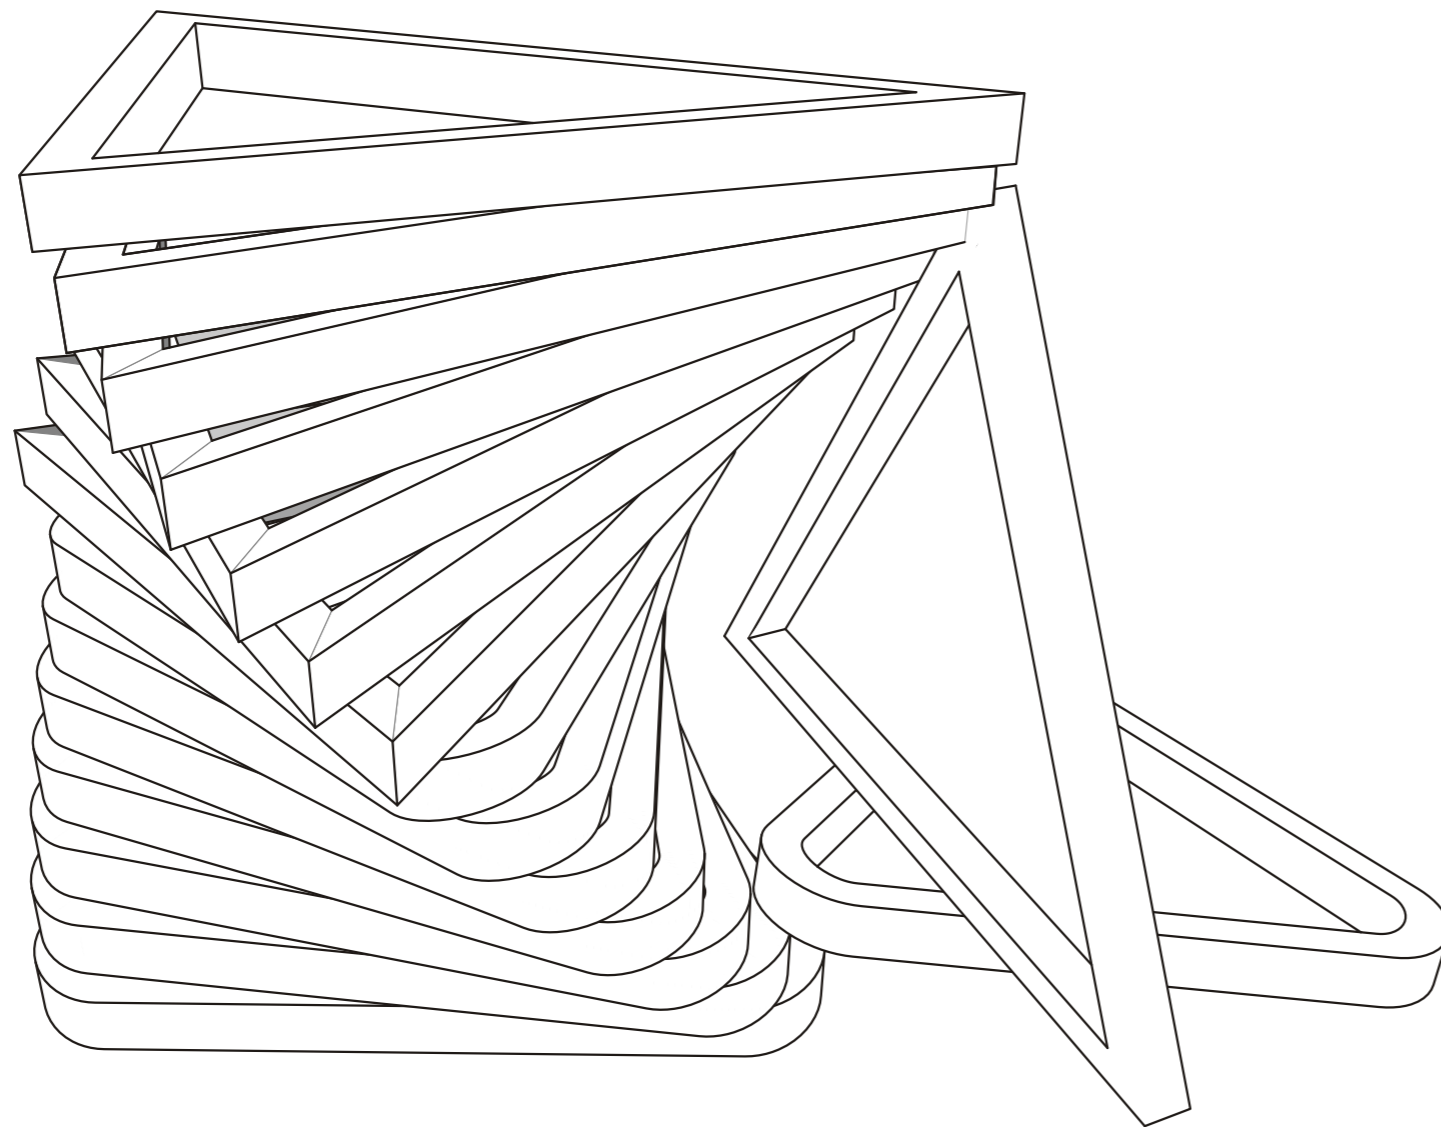

Options

Mounting

Color

Optics

Control

Runway Shape

The architecture seems like a slumbering dragon, and the Runway Shape linear lights are the wizards of soft light, gently dispelling the mysteries of the night. They outline the contours of the buildings, akin to an ancient map, leading us into the heart of the city and unveiling its enigmatic veil.