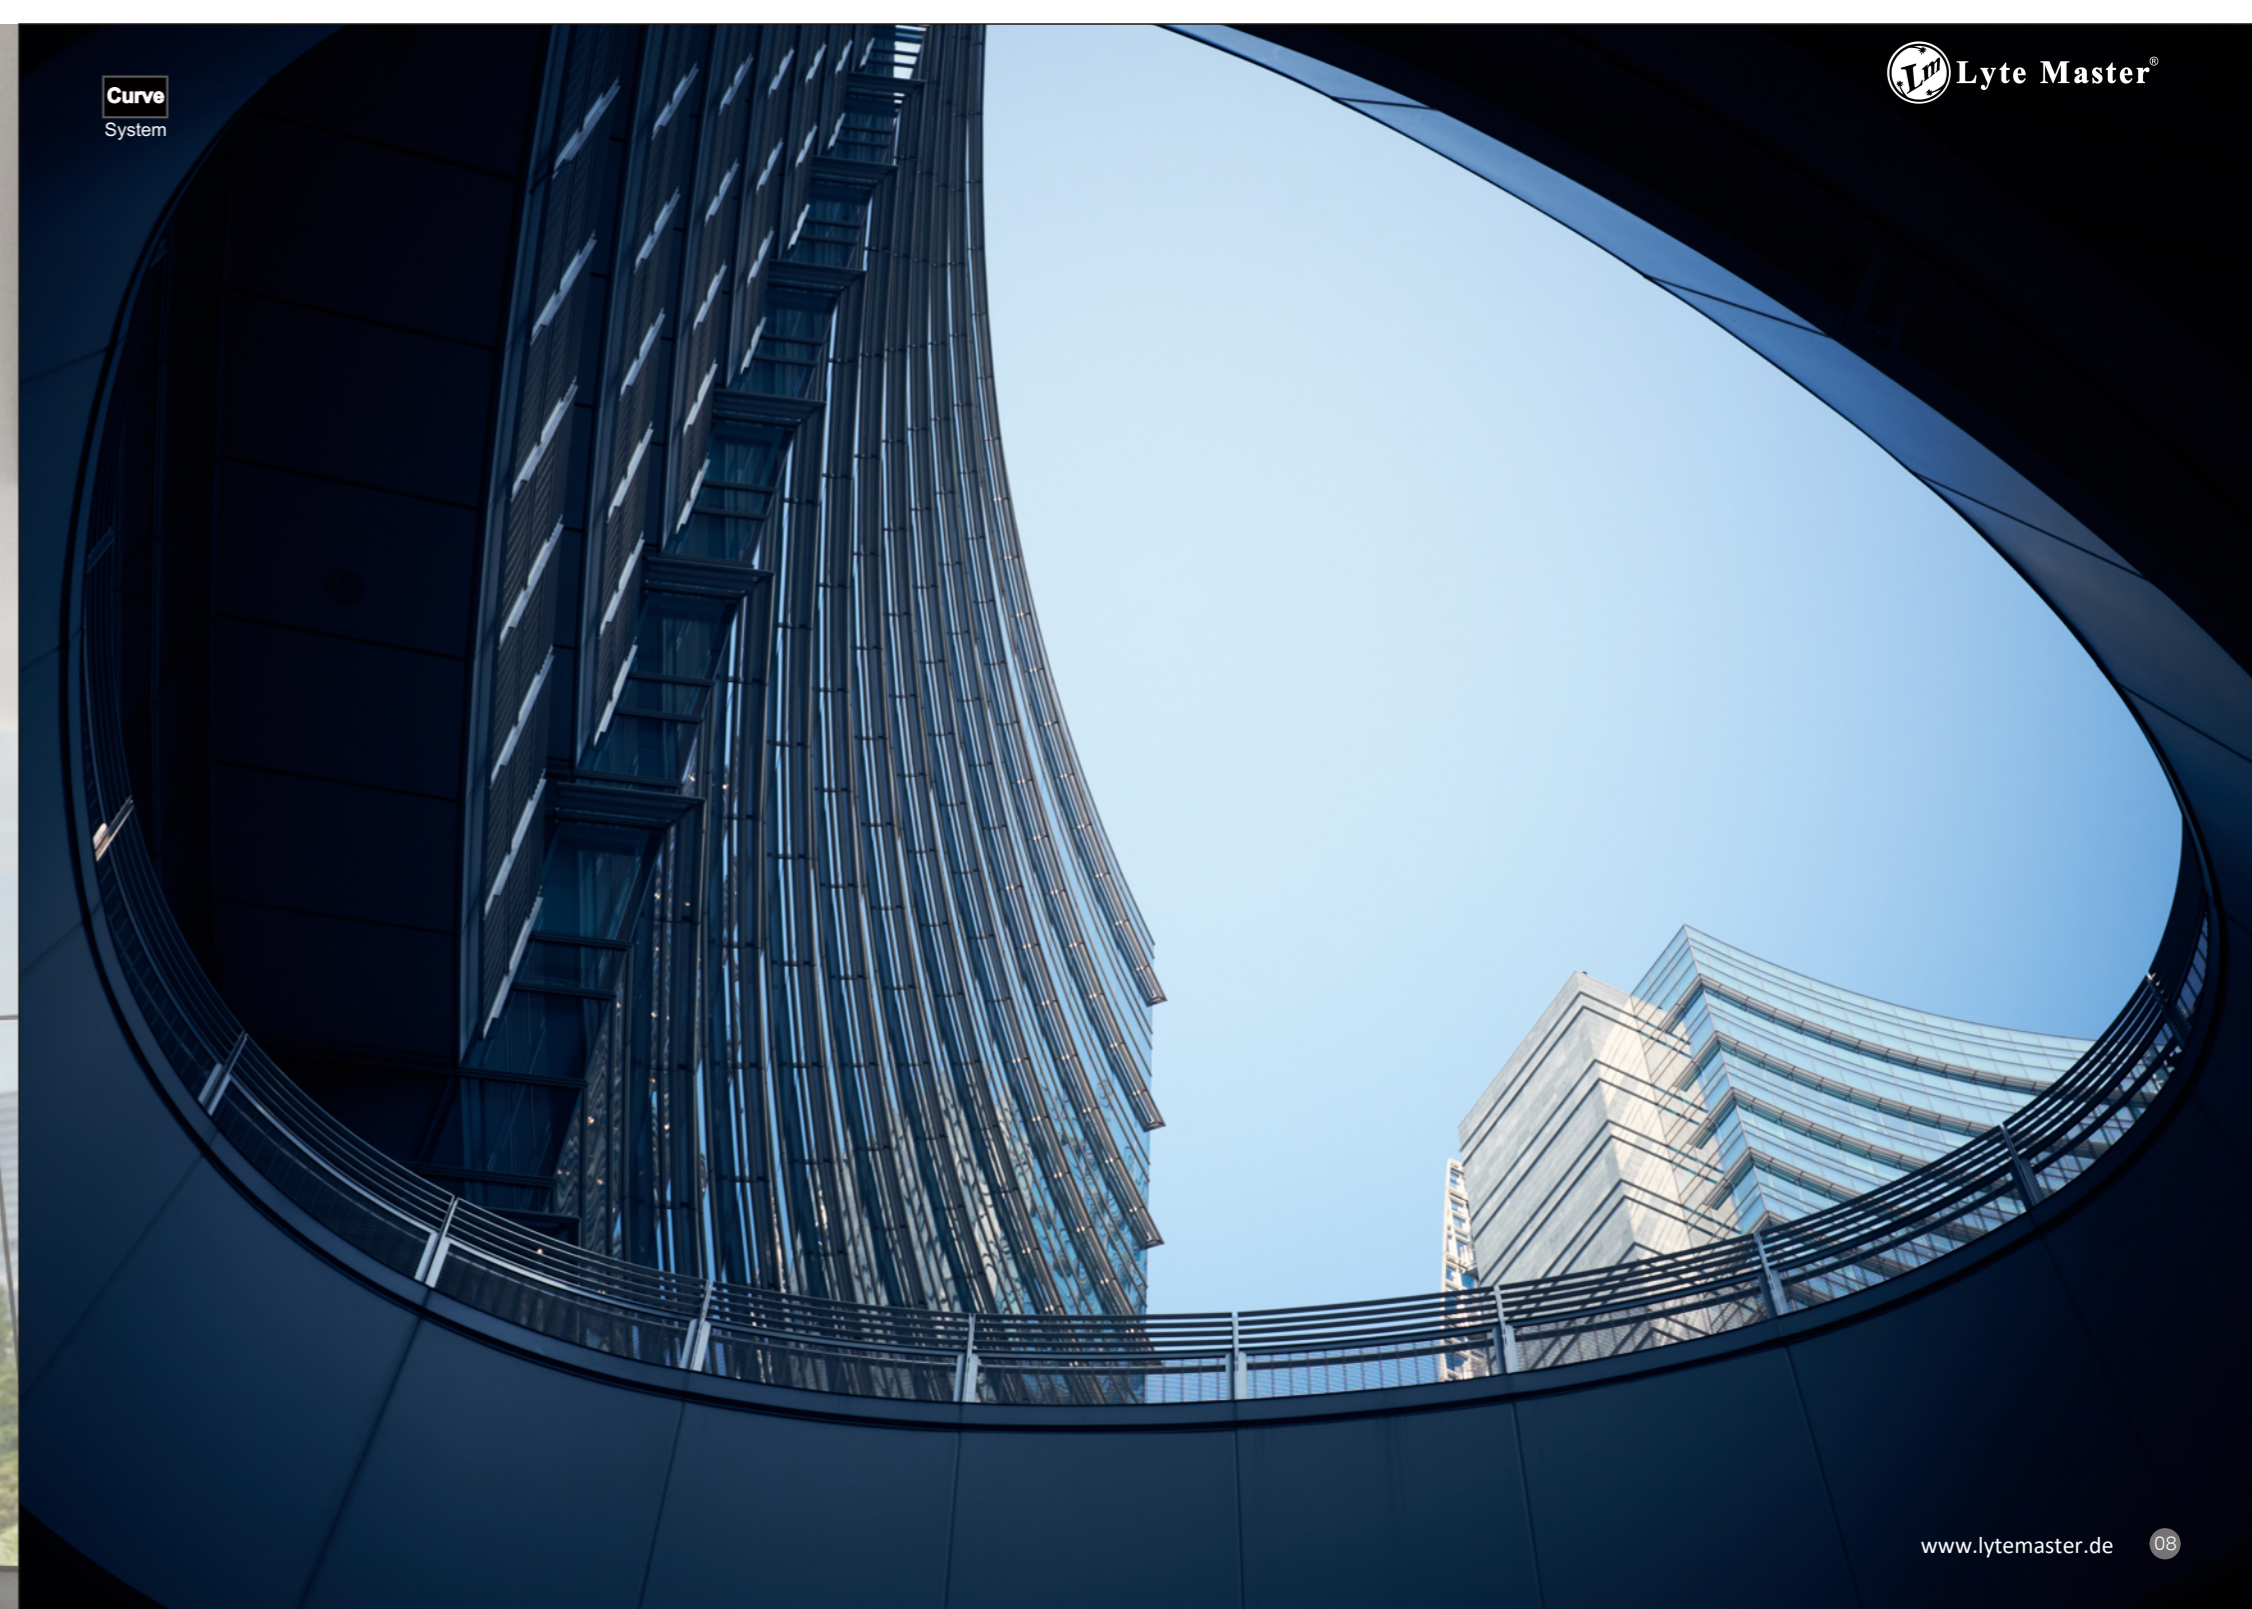

Circle and Oval

These circular ring lights are not just sources of light; they are the essence of the architecture, breathing life into these colossal structures. Beneath their flickering glow, the buildings awaken like dormant giants, narrating tales of antiquity and modernity. Each halo is like a poetic verse, etching vibrant chapters onto the pages of the city.

Options

Mounting

Control

Color

Optics

Round-edge Triangle

The architecture becomes a poem of nature, and the triangular linear lights are the rhythm of this poem, stringing together the contours of the buildings, creating an incredibly abstract canvas. These beams of light, like the wands of magicians, illuminate the mysterious beauty of the architecture, presenting a dazzling concert to the city.

Options

Mounting

Color

Optics

Control

Runway Shape

The architecture seems like a slumbering dragon, and the Runway Shape linear lights are the wizards of soft light, gently dispelling the mysteries of the night. They outline the contours of the buildings, akin to an ancient map, leading us into the heart of the city and unveiling its enigmatic veil.

Options

Mounting

Color

Optics

Control

Rounded-edge Polygon

The architecture, like a colossal prose poem, and the rounded-edge polygonal linear lights are its footnotes, embellishing the narrative with gentle radiance. They outline the contours of the buildings, like a painter's brush leaving soft imprints on the canvas of the city.