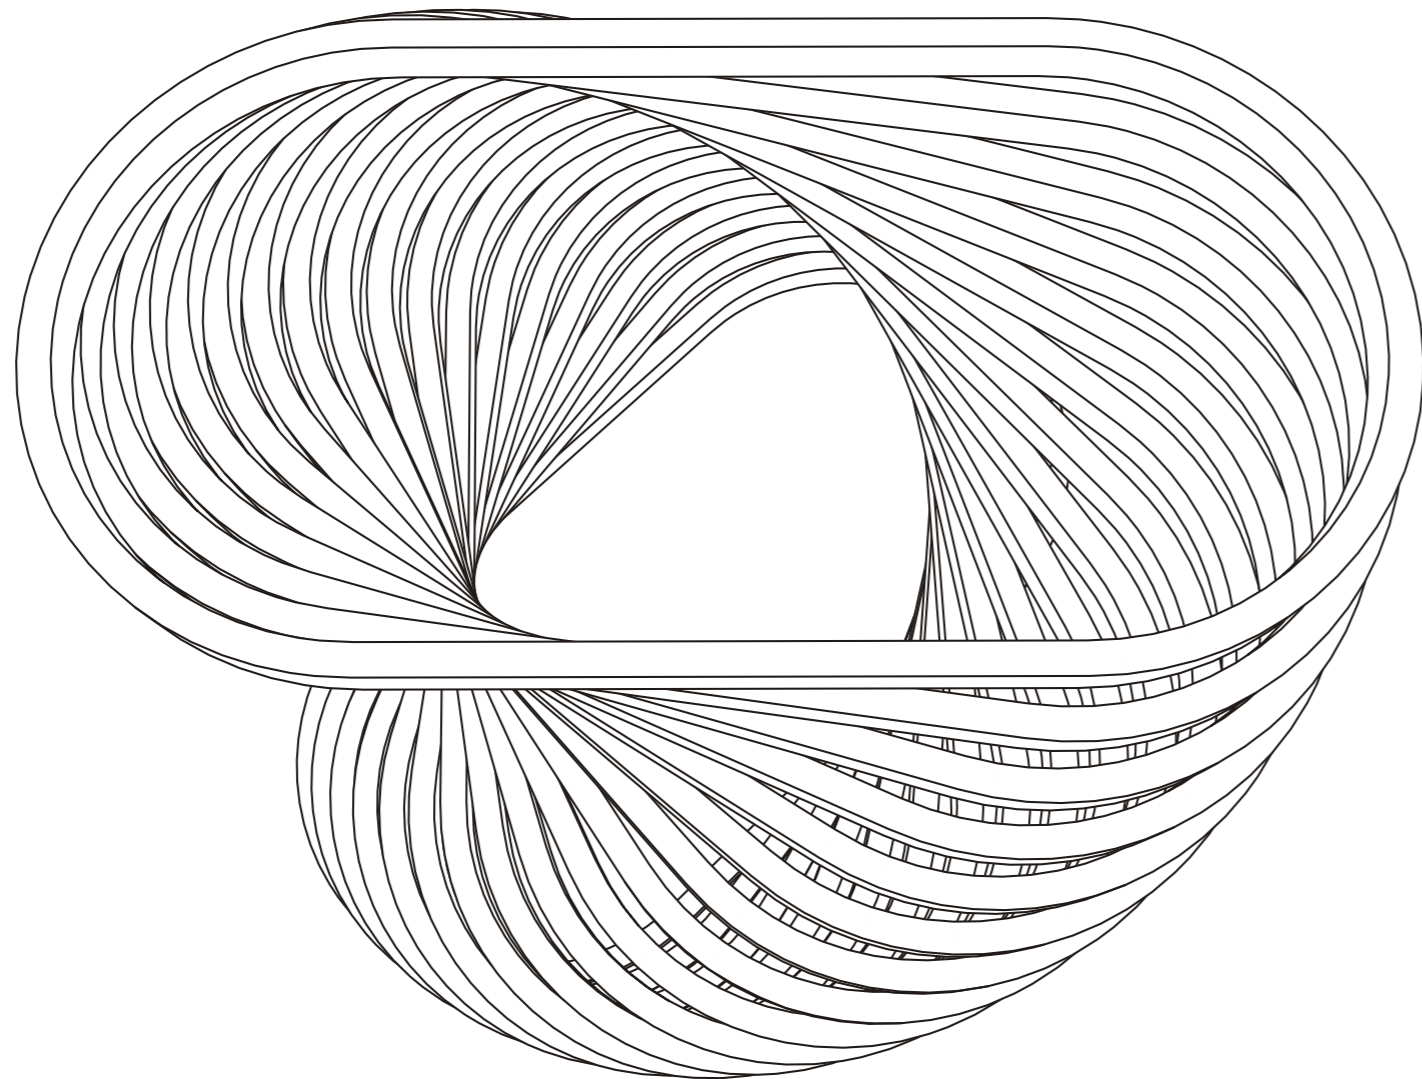

Options

Mounting

Color

Optics

Control

Runway Shape

The architecture seems like a slumbering dragon, and the Runway Shape linear lights are the wizards of soft light, gently dispelling the mysteries of the night. They outline the contours of the buildings, akin to an ancient map, leading us into the heart of the city and unveiling its enigmatic veil.

Options

Mounting

Color

Optics

Control

Rounded-edge Polygon

The architecture, like a colossal prose poem, and the rounded-edge polygonal linear lights are its footnotes, embellishing the narrative with gentle radiance. They outline the contours of the buildings, like a painter's brush leaving soft imprints on the canvas of the city.