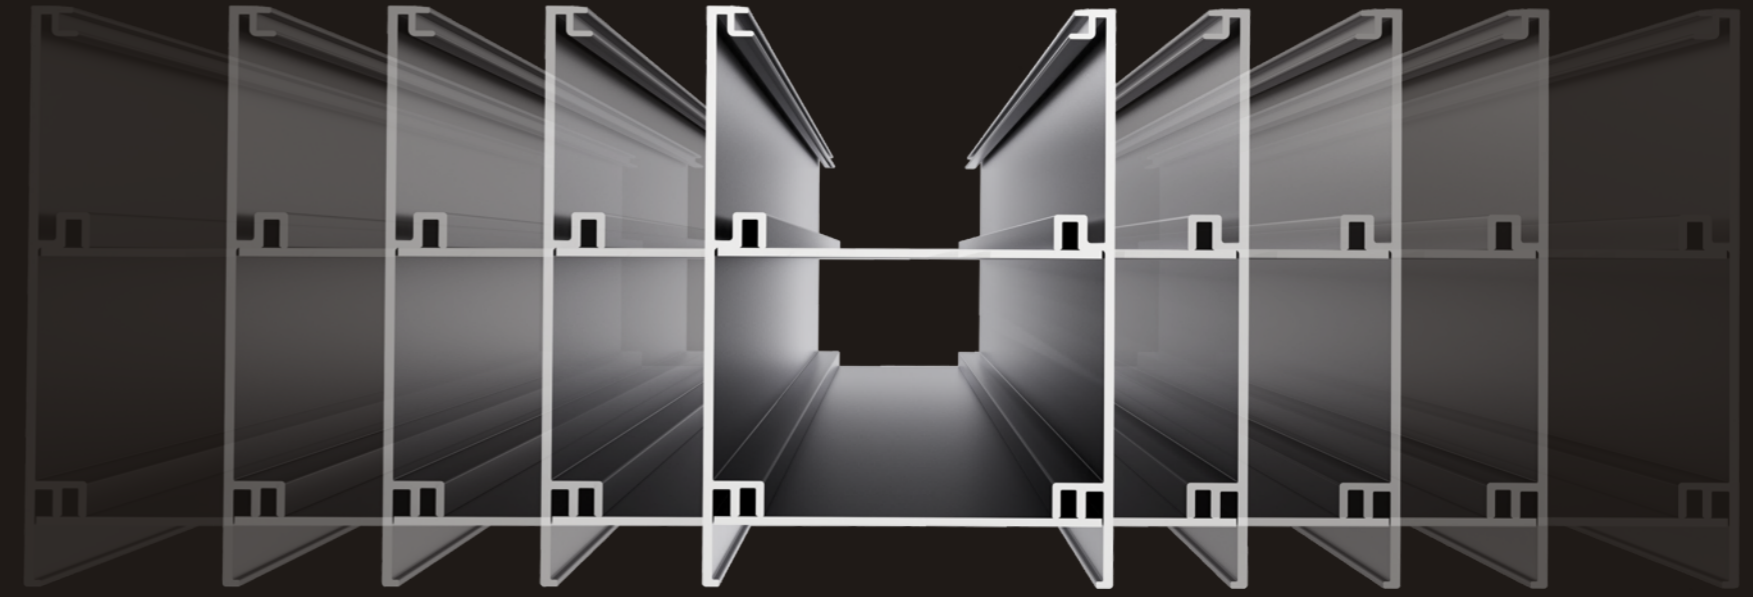

Art and imaginative
Curve system

Shape it as you want, like a sculptor carving his vision into life. Let the curved linear lights embrace the architecture, painting a unique masterpiece in the canvas of the city. The harmonious interplay of light and structure, akin to a symphony of your design, can transform the ordinary into the extraordinary. In the city's embrace, let your imagination run wild, and sculpt your dreams with the luminous strokes of creativity.

Shape it as you want

Shape it as you want

Inspiration

Quick assembly.

"0" light leakage

Inspiration

200mm ← 40mm → 200mm

WIDTH OPTIONS RANGING FROM 40MM TO 200MM.

Options

Mounting

Color

Optics

Control

Rounded-edge Square or Rectangle Panel

The architecture itself serves as a diary of the city, and the rounded-edge square or rectangle panel lights are the splendid illustrations, embellishing each page with soft radiance. They elevate the appearance of the buildings to a new realm, akin to a city's poetic verses, narrating the tales of time.

Options

Mounting

Color

Optics

Control

Rounded-edge Triangular Panel

The architecture itself serves as a city's poetry, and the rounded-edge triangular panel lights are the rise and fall of this poem, using soft radiance to paint beautiful imagery for each line. They outline the contours of the buildings, resembling verses of a poem, narrating the city's enduring epochs.